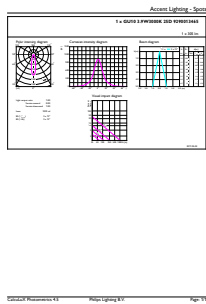

Product data

General Information		Luminous Flux in 90° Cone (Rated)	
Cap-Base	GU10 [GU10]		280 lm
EU RoHS compliant	Yes	Operating and Electrical	
Nominal Lifetime (Nom)	40000 h	Input Frequency	50 to 60 Hz
Switching Cycle	50000X	Power (Rated) (Nom)	3.9 W
Technical Type	3.9-35W	Lamp Current (Nom)	22 mA
Light Technical		Wattage Equivalent	35 W
Colour Code	930 [CCT of 3000K]	Starting Time (Nom)	0.5 s
Beam Angle (Nom)	25 °	Warm Up Time to 60% Light (Nom)	0.5 s
Luminous Flux (Nom)	280 lm	Power Factor (Nom)	0.8
Luminous Intensity (Nom)	750 cd	Voltage (Nom)	220-240 V
Colour Designation	White (WH)	Temperature	
Colour Temperature, horizontal (Nom)	3000 K	T-Case Maximum (Nom)	80 °C
Luminous Efficacy (rated) (Nom)	71.00 lm/W	Controls and Dimming	
Color Consistency	<3	Dimmable	Yes
Colour Rendering Index horiz (Nom)	97		
LLMF At End Of Nominal Lifetime (Nom)	70 %		

EAN/UPC - Product	8718696707517
Order code	70751700
Numerator - Quantity Per Pack	1
Numerator - Packs per outer box	10
Material Nr. (12NC)	929001346502
Net Weight (Piece)	0.038 kg

Dimensional drawing

GU10 230V4W-35W 245lm 25D 3000K GU10 Dim

Product	D	C
MASTER LED ExpertColor 3.9-35W GU10 930 25D	50 mm	54 mm

Photometric data

MASTER LEDspot ExpertColor MV 35W GU10 930 25D

MASTER LEDspot ExpertColor MV 35W GU10 930 25D

MASTER LEDspot ExpertColor MV