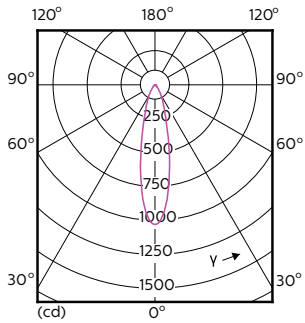

MASTER LEDspot ExpertColor MV

Photometric data

MASTER LEDspot ExpertColor MV 35W GU10 930 25D