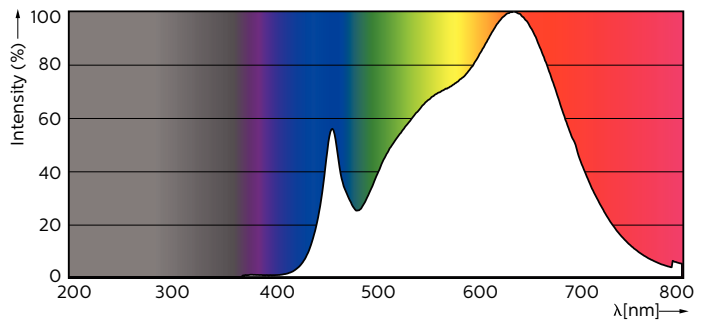

Product data

General Information		Luminous Flux in 90° Cone (Rated)	
Cap-Base	GU10 [GU10]		280 lm
EU RoHS compliant	Yes	Operating and Electrical	
Nominal Lifetime (Nom)	40000 h	Input Frequency	50 to 60 Hz
Switching Cycle	50000X	Power (Rated) (Nom)	3.9 W
Technical Type	3.9-35W	Lamp Current (Nom)	22 mA
Light Technical		Wattage Equivalent	35 W
Colour Code	930 [CCT of 3000K]	Starting Time (Nom)	0.5 s
Beam Angle (Nom)	25 °	Warm Up Time to 60% Light (Nom)	0.5 s
Luminous Flux (Nom)	280 lm	Power Factor (Nom)	0.8
Luminous Intensity (Nom)	750 cd	Voltage (Nom)	220-240 V
Colour Designation	White (WH)	Temperature	
Colour Temperature, horizontal (Nom)	3000 K	T-Case Maximum (Nom)	80 °C
Luminous Efficacy (rated) (Nom)	71.00 lm/W	Controls and Dimming	
Color Consistency	<3	Dimmable	Yes
Colour Rendering Index horiz (Nom)	97		
LLMF At End Of Nominal Lifetime (Nom)	70 %		

MASTER LEDspot ExpertColor MV

Approval and Application

Energy Efficiency Label	A+
Suitable For Accent Lighting	Yes
Energy Consumption kWh/1000 h	4 kWh

Product Data

Full product code	871869670751700
Order product name	MASTER LED ExpertColor 3.9-35W GU10 930 25D

Product	D	C
MASTER LED ExpertColor 3.9-35W GU10 930 25D	50 mm	54 mm

Photometric data

MASTER LEDspot ExpertColor MV 35W GU10 930 25D

MASTER LEDspot ExpertColor MV 35W GU10 930 25D

MASTER LEDspot ExpertColor MV

Photometric data

MASTER LEDspot ExpertColor MV 35W GU10 930 25D

Lifetime

MASTER LEDspot ExpertColor MV 35W GU10 25D

MASTER LEDspot ExpertColor MV 35W GU10 25D