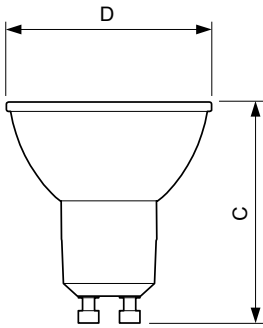

Product data

General Information		Luminous Flux in 90° Cone (Rated)	
Cap-Base	GU10 [GU10]		280 lm
EU RoHS compliant	Yes	Operating and Electrical	
Nominal Lifetime (Nom)	40000 h	Input Frequency	50 to 60 Hz
Switching Cycle	50000X	Power (Rated) (Nom)	3.9 W
Technical Type	3.9-35W	Lamp Current (Nom)	22 mA
Light Technical		Wattage Equivalent	35 W
Colour Code	930 [CCT of 3000K]	Starting Time (Nom)	0.5 s
Beam Angle (Nom)	25 °	Warm Up Time to 60% Light (Nom)	0.5 s
Luminous Flux (Nom)	280 lm	Power Factor (Nom)	0.8
Luminous Intensity (Nom)	750 cd	Voltage (Nom)	220-240 V
Colour Designation	White (WH)	Temperature	
Colour Temperature, horizontal (Nom)	3000 K	T-Case Maximum (Nom)	80 °C
Luminous Efficacy (rated) (Nom)	71.00 lm/W	Controls and Dimming	
Color Consistency	<3	Dimmable	Yes
Colour Rendering Index horiz (Nom)	97		
LLMF At End Of Nominal Lifetime (Nom)	70 %		

EAN/UPC - Product	8718696707517
Order code	70751700
Numerator - Quantity Per Pack	1
Numerator - Packs per outer box	10
Material Nr. (12NC)	929001346502
Net Weight (Piece)	0.038 kg

Dimensional drawing

GU10 230V4W-35W 245lm 25D 3000K GU10 Dim