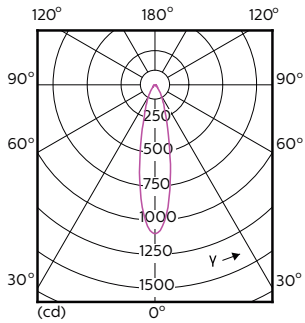

MASTER LEDspot ExpertColor MV

Photometric data

MASTER LEDspot ExpertColor MV 35W GU10 940 25D