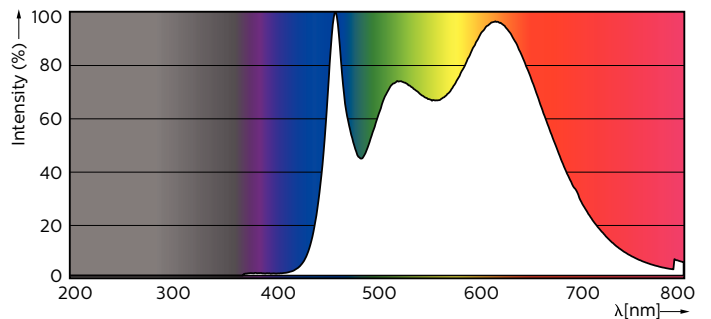

Product data

General Information		Colour Rendering Index horiz (Nom)	
Cap-Base	GU10 [GU10]		97
EU RoHS compliant	Yes	LLMF At End Of Nominal Lifetime (Nom)	70 %
Nominal Lifetime (Nom)	40000 h	Luminous Flux in 90° Cone (Rated)	300 lm
Switching Cycle	50000X	Operating and Electrical	
Technical Type	3.9-35W	Input Frequency	50 to 60 Hz
Light Technical		Power (Rated) (Nom)	3.9 W
Colour Code	940 [CCT of 4000K]	Lamp Current (Nom)	22 mA
Beam Angle (Nom)	25 °	Wattage Equivalent	35 W
Luminous Flux (Nom)	300 lm	Starting Time (Nom)	0.5 s
Luminous Intensity (Nom)	800 cd	Warm Up Time to 60% Light (Nom)	0.5 s
Colour Designation	Cool White (CW)	Power Factor (Nom)	0.8
Colour Temperature, horizontal (Nom)	4000 K	Voltage (Nom)	220-240 V
Luminous Efficacy (rated) (Nom)	76.00 lm/W		
Color Consistency	<3		

Dimensional drawing

GU10 230V4W-35W 265lm 25D 4000K GU10 Dim

Product	D	C
MASTER LED ExpertColor LED ExpertColor 3.9-35W GU10 940 25D	50 mm	54 mm

Photometric data

MASTER LEDspot ExpertColor MV 35W GU10 940 25D

MASTER LEDspot ExpertColor MV 35W GU10 940 25D

MASTER LEDspot ExpertColor MV

Photometric data

MASTER LEDspot ExpertColor MV 35W GU10 940 25D

Lifetime

MASTER LEDspot ExpertColor MV 35W GU10 25D

MASTER LEDspot ExpertColor MV 35W GU10 25D