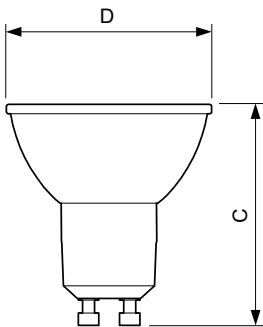

Dimensional drawing

GU10 230V4W-35W 265lm 25D 4000K GU10 Dim

Product	D	C
MASTER LED ExpertColor LED ExpertColor 3.9-35W GU10 940 25D	50 mm	54 mm

Photometric data

MASTER LEDspot ExpertColor MV 35W GU10 940 25D