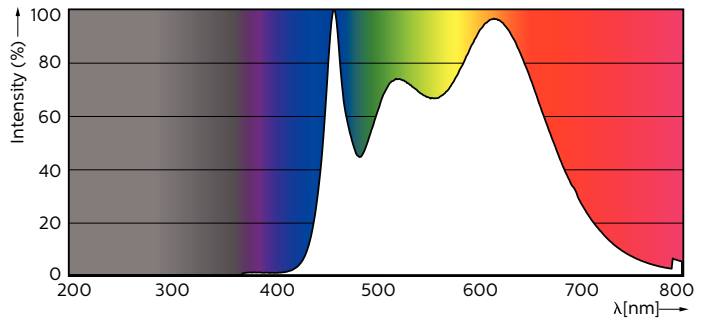

MASTER LEDspot ExpertColor MV 35W GU10 940 36D