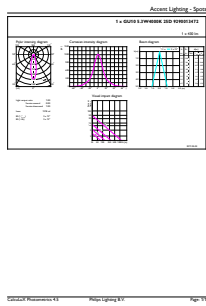

Product data

General Information		Luminous Flux in 90° Cone (Rated)	
Cap-Base	GU10 [GU10]		400 lm
EU RoHS compliant	Yes	Operating and Electrical	
Nominal Lifetime (Nom)	40000 h	Input Frequency	50 to 60 Hz
Switching Cycle	50000X	Power (Rated) (Nom)	5.5 W
Technical Type	5.5-50W	Lamp Current (Nom)	30 mA
Light Technical		Wattage Equivalent	50 W
Colour Code	940 [CCT of 4000K]	Starting Time (Nom)	0.5 s
Beam Angle (Nom)	25 °	Warm Up Time to 60% Light (Nom)	0.5 s
Luminous Flux (Nom)	400 lm	Power Factor (Nom)	0.8
Luminous Intensity (Nom)	1050 cd	Voltage (Nom)	220-240 V
Colour Designation	Cool White (CW)	Temperature	
Colour Temperature, horizontal (Nom)	4000 K	T-Case Maximum (Nom)	80 °C
Luminous Efficacy (rated) (Nom)	72.00 lm/W	Controls and Dimming	
Color Consistency	<3	Dimmable	Yes
Colour Rendering Index horiz (Nom)	97		
LLMF At End Of Nominal Lifetime (Nom)	70 %		

EAN/UPC - Product	8718696707654
Order code	70765400
Numerator - Quantity Per Pack	1
Numerator - Packs per outer box	10
Material Nr. (12NC)	929001347202
Net Weight (Piece)	0.038 kg

Dimensional drawing

GU10 230V5.5W-50W360lm25D 4000K GU10 Dim

Product	D	C
MASTER LED ExpertColor 5.5-50W GU10 940 25D	50 mm	54 mm

Photometric data

MASTER LEDspot ExpertColor MV 50W GU10 940 25D

MASTER LEDspot ExpertColor MV 50W GU10 940 25D

MASTER LEDspot ExpertColor MV