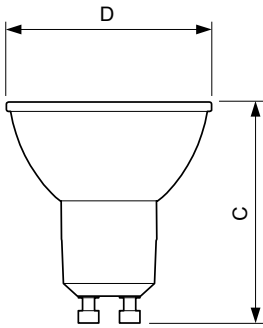

EAN/UPC - Product	8718696707654
Order code	70765400
Numerator - Quantity Per Pack	1
Numerator - Packs per outer box	10
Material Nr. (12NC)	929001347202
Net Weight (Piece)	0.038 kg

Dimensional drawing

GU10 230V5.5W-50W360lm25D 4000K GU10 Dim