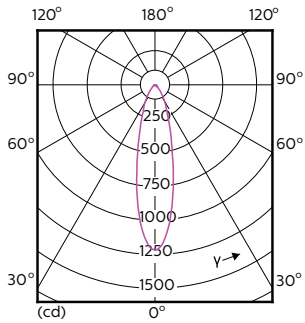

MASTER LEDspot ExpertColor MV

Photometric data

MASTER LEDspot ExpertColor MV 50W GU10 940 25D