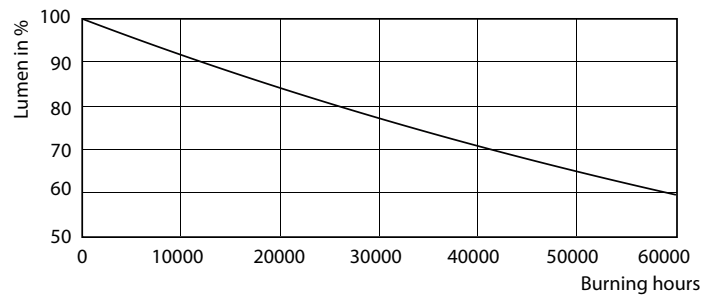

Product data

General Information		Luminous Flux in 90° Cone (Rated)	
Cap-Base	GU10 [GU10]		400 lm
EU RoHS compliant	Yes	Operating and Electrical	
Nominal Lifetime (Nom)	40000 h	Input Frequency	50 to 60 Hz
Switching Cycle	50000X	Power (Rated) (Nom)	5.5 W
Technical Type	5.5-50W	Lamp Current (Nom)	30 mA
Light Technical		Wattage Equivalent	50 W
Colour Code	940 [CCT of 4000K]	Starting Time (Nom)	0.5 s
Beam Angle (Nom)	25 °	Warm Up Time to 60% Light (Nom)	0.5 s
Luminous Flux (Nom)	400 lm	Power Factor (Nom)	0.8
Luminous Intensity (Nom)	1050 cd	Voltage (Nom)	220-240 V
Colour Designation	Cool White (CW)	Temperature	
Colour Temperature, horizontal (Nom)	4000 K	T-Case Maximum (Nom)	80 °C
Luminous Efficacy (rated) (Nom)	72.00 lm/W	Controls and Dimming	
Color Consistency	<3	Dimmable	Yes
Colour Rendering Index horiz (Nom)	97		
LLMF At End Of Nominal Lifetime (Nom)	70 %		

Photometric data

MASTER LEDspot ExpertColor MV 50W GU10 940 25D

Lifetime

MASTER LEDspot ExpertColor MV 35W GU10 25D

MASTER LEDspot ExpertColor MV 35W GU10 25D