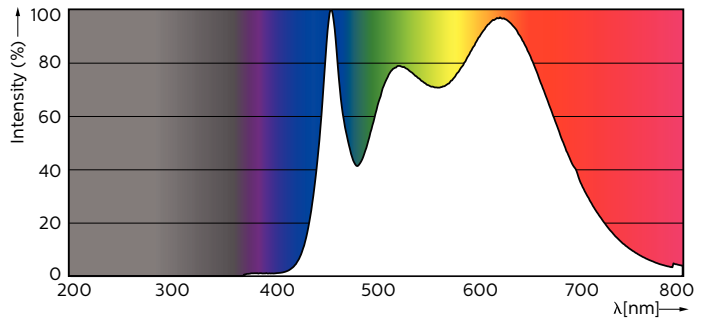

Product data

General Information		Luminous Flux in 90° Cone (Rated)	
Cap-Base	GU10 [GU10]		400 lm
EU RoHS compliant	Yes	Operating and Electrical	
Nominal Lifetime (Nom)	40000 h	Input Frequency	50 to 60 Hz
Switching Cycle	50000X	Power (Rated) (Nom)	5.5 W
Technical Type	5.5-50W	Lamp Current (Nom)	30 mA
Light Technical		Wattage Equivalent	50 W
Colour Code	940 [CCT of 4000K]	Starting Time (Nom)	0.5 s
Beam Angle (Nom)	25 °	Warm Up Time to 60% Light (Nom)	0.5 s
Luminous Flux (Nom)	400 lm	Power Factor (Nom)	0.8
Luminous Intensity (Nom)	1050 cd	Voltage (Nom)	220-240 V
Colour Designation	Cool White (CW)	Temperature	
Colour Temperature, horizontal (Nom)	4000 K	T-Case Maximum (Nom)	80 °C
Luminous Efficacy (rated) (Nom)	72.00 lm/W	Controls and Dimming	
Color Consistency	<3	Dimmable	Yes
Colour Rendering Index horiz (Nom)	97		
LLMF At End Of Nominal Lifetime (Nom)	70 %		

MASTER LEDspot ExpertColor MV

Approval and Application

Energy Efficiency Label	A+
Suitable For Accent Lighting	Yes
Energy Consumption kWh/1000 h	6 kWh

Product Data

Full product code	871869670765400
Order product name	MASTER LED ExpertColor 5.5-50W GU10 940 25D

Product	D	C
MASTER LED ExpertColor 5.5-50W GU10 940 25D	50 mm	54 mm

Photometric data

MASTER LEDspot ExpertColor MV 50W GU10 940 25D

MASTER LEDspot ExpertColor MV 50W GU10 940 25D

MASTER LEDspot ExpertColor MV

Photometric data

MASTER LEDspot ExpertColor MV 50W GU10 940 25D

Lifetime

MASTER LEDspot ExpertColor MV 35W GU10 25D

MASTER LEDspot ExpertColor MV 35W GU10 25D