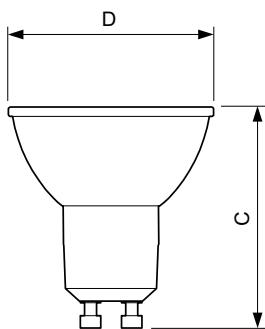

MASTER LEDspot ExpertColor MV

Approval and Application

Energy Efficiency Label	A+
Suitable For Accent Lighting	Yes
Energy Consumption kWh/1000 h	6 kWh

Product Data

Full product code	871869670767800
Order product name	MASTER LED ExpertColor 5.5-50W GU10 927 36D

EAN/UPC - Product	8718696707678
Order code	70767800
Numerator - Quantity Per Pack	1
Numerator - Packs per outer box	10
Material Nr. (12NC)	929001347302
Net Weight (Piece)	0.038 kg

Dimensional drawing

GU10 230V5.5W-50W345lm40D 2700K GU10 Dim

Product	D	C
MASTER LED ExpertColor 5.5-50W GU10 927 36D	50 mm	54 mm

Photometric data

MASTER LEDspot ExpertColor MV 50W GU10 927 36D