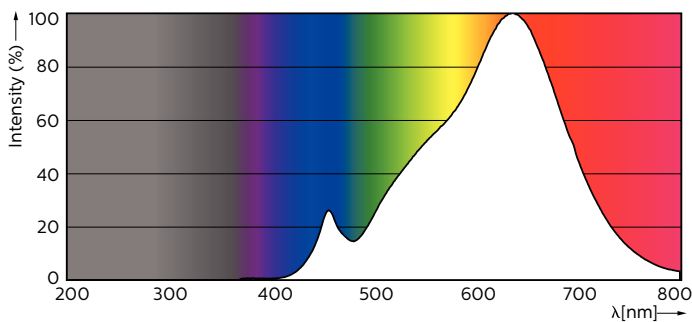

MASTER LEDspot ExpertColor MV 50W GU10 927 36D