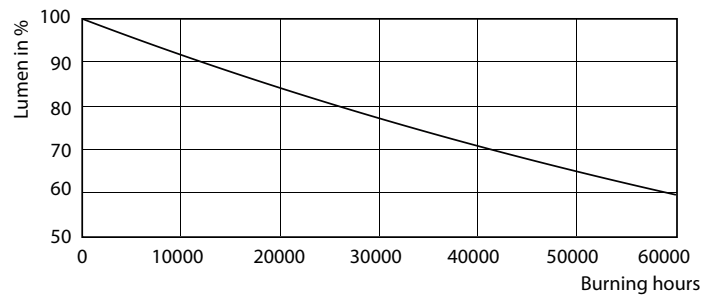

Product data

General Information		Luminous Flux in 90° Cone (Rated)	
Cap-Base	GU10 [GU10]		375 lm
EU RoHS compliant	Yes	Operating and Electrical	
Nominal Lifetime (Nom)	40000 h	Input Frequency	50 to 60 Hz
Switching Cycle	50000X	Power (Rated) (Nom)	5.5 W
Technical Type	5.5-50W	Lamp Current (Nom)	30 mA
Light Technical		Wattage Equivalent	50 W
Colour Code	930 [CCT of 3000K]	Starting Time (Nom)	0.5 s
Beam Angle (Nom)	36 °	Warm Up Time to 60% Light (Nom)	0.5 s
Luminous Flux (Nom)	375 lm	Power Factor (Nom)	0.8
Luminous Intensity (Nom)	800 cd	Voltage (Nom)	220-240 V
Colour Designation	White (WH)	Temperature	
Colour Temperature, horizontal (Nom)	3000 K	T-Case Maximum (Nom)	80 °C
Luminous Efficacy (rated) (Nom)	68.00 lm/W	Controls and Dimming	
Color Consistency	<3	Dimmable	Yes
Colour Rendering Index horiz (Nom)	97		
LLMF At End Of Nominal Lifetime (Nom)	70 %		

Photometric data

MASTER LEDspot ExpertColor MV 50W GU10 930 36D

Lifetime

MASTER LEDspot ExpertColor MV 35W GU10 25D

MASTER LEDspot ExpertColor MV 35W GU10 25D