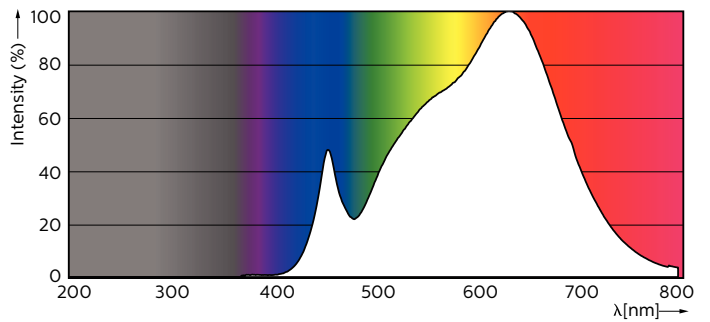

MASTER LEDspot ExpertColor MV

MASTER LED ExpertColor 5.5-50W GU10 930 36D

MASTER LEDspot MV ExpertColor creates a warm and comfortable ambience for hospitality venues, homes and restaurants. It creates such an ambience with superior lighting that has a customized spectrum, high CRI, and deep dimming feature. The result? A beautiful lighting experience. What's more, the innovative, trimless lens design will also suit almost any interior decor with its clean and neat look. In addition, you can take advantage of the full ExpertColor family, which also includes LEDspot LV and LEDspot Par lamps.

Product data

General Information		Luminous Flux in 90° Cone (Rated)	
Cap-Base	GU10 [GU10]		375 lm
EU RoHS compliant	Yes	Operating and Electrical	
Nominal Lifetime (Nom)	40000 h	Input Frequency	50 to 60 Hz
Switching Cycle	50000X	Power (Rated) (Nom)	5.5 W
Technical Type	5.5-50W	Lamp Current (Nom)	30 mA
Light Technical		Wattage Equivalent	50 W
Colour Code	930 [CCT of 3000K]	Starting Time (Nom)	0.5 s
Beam Angle (Nom)	36 °	Warm Up Time to 60% Light (Nom)	0.5 s
Luminous Flux (Nom)	375 lm	Power Factor (Nom)	0.8
Luminous Intensity (Nom)	800 cd	Voltage (Nom)	220-240 V
Colour Designation	White (WH)	Temperature	
Colour Temperature, horizontal (Nom)	3000 K	T-Case Maximum (Nom)	80 °C
Luminous Efficacy (rated) (Nom)	68.00 lm/W	Controls and Dimming	
Color Consistency	<3	Dimmable	Yes
Colour Rendering Index horiz (Nom)	97		
LLMF At End Of Nominal Lifetime (Nom)	70 %		

MASTER LEDspot ExpertColor MV

Approval and Application

Energy Efficiency Label	A+
Suitable For Accent Lighting	Yes
Energy Consumption kWh/1000 h	6 kWh

Product Data

Full product code	871869670769200
Order product name	MASTER LED ExpertColor 5.5-50W GU10 930 36D

Product	D	C
MASTER LED ExpertColor 5.5-50W GU10 930 36D	50 mm	54 mm

Photometric data

MASTER LEDspot ExpertColor MV 50W GU10 930 36D

MASTER LEDspot ExpertColor MV 50W GU10 930 36D

MASTER LEDspot ExpertColor MV