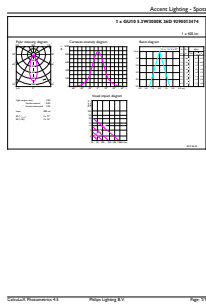

Product data

General Information		Luminous Flux in 90° Cone (Rated)	
Cap-Base	GU10 [GU10]		375 lm
EU RoHS compliant	Yes	Operating and Electrical	
Nominal Lifetime (Nom)	40000 h	Input Frequency	50 to 60 Hz
Switching Cycle	50000X	Power (Rated) (Nom)	5.5 W
Technical Type	5.5-50W	Lamp Current (Nom)	30 mA
Light Technical		Wattage Equivalent	50 W
Colour Code	930 [CCT of 3000K]	Starting Time (Nom)	0.5 s
Beam Angle (Nom)	36 °	Warm Up Time to 60% Light (Nom)	0.5 s
Luminous Flux (Nom)	375 lm	Power Factor (Nom)	0.8
Luminous Intensity (Nom)	800 cd	Voltage (Nom)	220-240 V
Colour Designation	White (WH)	Temperature	
Colour Temperature, horizontal (Nom)	3000 K	T-Case Maximum (Nom)	80 °C
Luminous Efficacy (rated) (Nom)	68.00 lm/W	Controls and Dimming	
Color Consistency	<3	Dimmable	Yes
Colour Rendering Index horiz (Nom)	97		
LLMF At End Of Nominal Lifetime (Nom)	70 %		

EAN/UPC - Product	8718696707692
Order code	70769200
Numerator - Quantity Per Pack	1
Numerator - Packs per outer box	10
Material Nr. (12NC)	929001347402
Net Weight (Piece)	0.038 kg

Dimensional drawing

GU10 230V5.5W-50W350lm40D 3000K GU10 Dim

Product	D	C
MASTER LED ExpertColor 5.5-50W GU10 930 36D	50 mm	54 mm

Photometric data

MASTER LEDspot ExpertColor MV 50W GU10 930 36D

MASTER LEDspot ExpertColor MV 50W GU10 930 36D

MASTER LEDspot ExpertColor MV