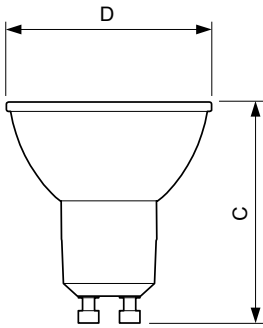

Product data

General Information		Luminous Flux in 90° Cone (Rated)	
Cap-Base	GU10 [GU10]		375 lm
EU RoHS compliant	Yes	Operating and Electrical	
Nominal Lifetime (Nom)	40000 h	Input Frequency	50 to 60 Hz
Switching Cycle	50000X	Power (Rated) (Nom)	5.5 W
Technical Type	5.5-50W	Lamp Current (Nom)	30 mA
Light Technical		Wattage Equivalent	50 W
Colour Code	930 [CCT of 3000K]	Starting Time (Nom)	0.5 s
Beam Angle (Nom)	36 °	Warm Up Time to 60% Light (Nom)	0.5 s
Luminous Flux (Nom)	375 lm	Power Factor (Nom)	0.8
Luminous Intensity (Nom)	800 cd	Voltage (Nom)	220-240 V
Colour Designation	White (WH)	Temperature	
Colour Temperature, horizontal (Nom)	3000 K	T-Case Maximum (Nom)	80 °C
Luminous Efficacy (rated) (Nom)	68.00 lm/W	Controls and Dimming	
Color Consistency	<3	Dimmable	Yes
Colour Rendering Index horiz (Nom)	97		
LLMF At End Of Nominal Lifetime (Nom)	70 %		

EAN/UPC - Product	8718696707692
Order code	70769200
Numerator - Quantity Per Pack	1
Numerator - Packs per outer box	10
Material Nr. (12NC)	929001347402
Net Weight (Piece)	0.038 kg

Dimensional drawing

GU10 230V5.5W-50W350lm40D 3000K GU10 Dim