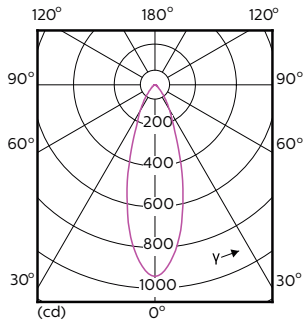

MASTER LEDspot ExpertColor MV

Photometric data

MASTER LEDspot ExpertColor MV 50W GU10 940 36D