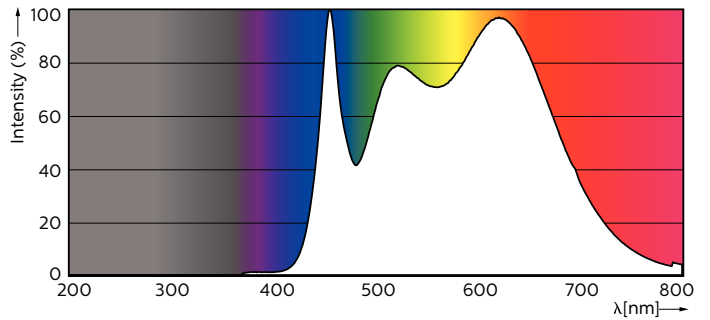

Product data

General Information		Luminous Flux in 90° Cone (Rated)	
Cap-Base	GU10 [GU10]		400 lm
EU RoHS compliant	Yes	Operating and Electrical	
Nominal Lifetime (Nom)	40000 h	Input Frequency	50 to 60 Hz
Switching Cycle	50000X	Power (Rated) (Nom)	5.5 W
Technical Type	5.5-50W	Lamp Current (Nom)	30 mA
Light Technical		Wattage Equivalent	50 W
Colour Code	940 [CCT of 4000K]	Starting Time (Nom)	0.5 s
Beam Angle (Nom)	36 °	Warm Up Time to 60% Light (Nom)	0.5 s
Luminous Flux (Nom)	400 lm	Power Factor (Nom)	0.8
Luminous Intensity (Nom)	800 cd	Voltage (Nom)	220-240 V
Colour Designation	Cool White (CW)	Temperature	
Colour Temperature, horizontal (Nom)	4000 K	T-Case Maximum (Nom)	80 °C
Luminous Efficacy (rated) (Nom)	72.00 lm/W	Controls and Dimming	
Color Consistency	<3	Dimmable	Yes
Colour Rendering Index horiz (Nom)	97		
LLMF At End Of Nominal Lifetime (Nom)	70 %		

MASTER LEDspot ExpertColor MV

Approval and Application

Energy Efficiency Label	A+
Suitable For Accent Lighting	Yes
Energy Consumption kWh/1000 h	6 kWh

Product Data

Full product code	871869670771500
Order product name	MASTER LED ExpertColor 5.5-50W GU10 940 36D

EAN/UPC - Product	8718696707715
Order code	70771500
Numerator - Quantity Per Pack	1
Numerator - Packs per outer box	10
Material Nr. (12NC)	929001347502
Net Weight (Piece)	0.038 kg

Dimensional drawing

GU10 230V5.5W-50W360lm40D 4000K GU10 Dim

Product	D	C
MASTER LED ExpertColor 5.5-50W GU10 940 36D	50 mm	54 mm

Photometric data

MASTER LEDspot ExpertColor MV 50W GU10 940 36D

MASTER LEDspot ExpertColor MV 50W GU10 940 36D

MASTER LEDspot ExpertColor MV