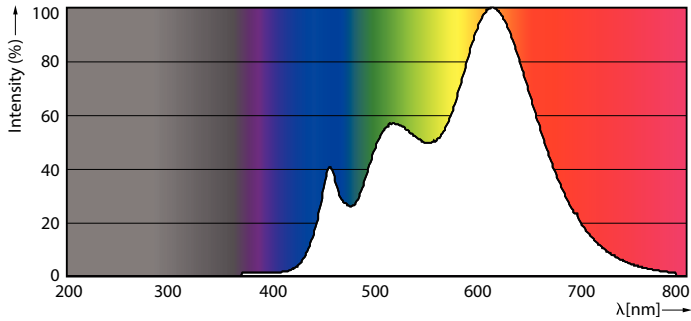

MASTER LEDspot ExpertColor LV

Photometric data

MAS LEDspotLV 43W GU5-3 930 24D MR16