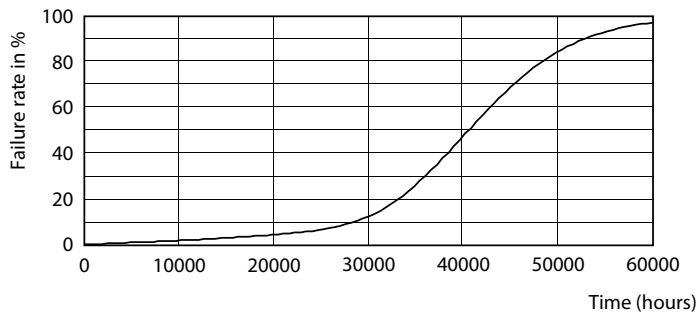

MAS LEDspotLV 43W GU5-3 930 24D MR16

MAS LEDspotLV 43W GU5-3 930 24D MR16

MASTER LEDspot ExpertColor LV

Photometric data

MAS LEDspotLV 43W GU5-3 930 24D MR16

Lifetime

MAS LEDspotLV 43W GU5-3 927 24D MR16

MAS LEDspotLV 43W GU5-3 927 24D MR16