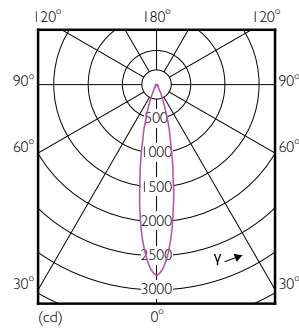

MAS LEDspotLV 43W GU5-3 930 24D MR16