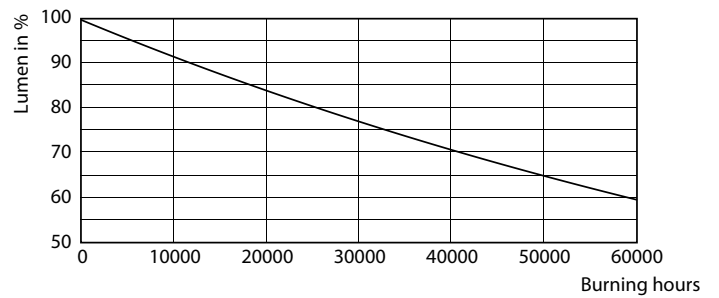

Product data

General Information		Colour Rendering Index horiz (Nom)	
Cap-Base	GU5.3 [GU5.3]		92
EU RoHS compliant	Yes	LLMF At End Of Nominal Lifetime (Nom)	70 %
Nominal Lifetime (Nom)	40000 h	Luminous Flux in 90° Cone (Rated)	500 lm
Switching Cycle	50000X	Operating and Electrical	
Technical Type	7.5-43W	Input Frequency	- Hz
Light Technical		Power (Rated) (Nom)	7.5 W
Colour Code	930 [CCT of 3000K]	Lamp Current (Nom)	880 mA
Beam Angle (Nom)	24 °	Wattage Equivalent	43 W
Luminous Flux (Nom)	500 lm	Starting Time (Nom)	0.5 s
Luminous Intensity (Nom)	2600 cd	Warm Up Time to 60% Light (Nom)	0.5 s
Colour Designation	White (WH)	Power Factor (Nom)	0.7
Colour Temperature, horizontal (Nom)	3000 K	Voltage (Nom)	ac electronic 12 V
Luminous Efficacy (rated) (Nom)	66.67 lm/W		
Color Consistency	<3		

MAS LEDspotLV 43W GU5-3 930 24D MR16

MAS LEDspotLV 43W GU5-3 930 24D MR16

MASTER LEDspot ExpertColor LV

Photometric data

MAS LEDspotLV 43W GU5-3 930 24D MR16

Lifetime

MAS LEDspotLV 43W GU5-3 927 24D MR16

MAS LEDspotLV 43W GU5-3 927 24D MR16