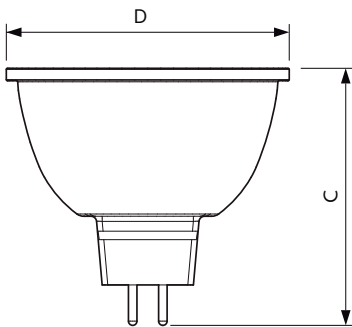

MASTER LEDspot ExpertColor LV

Temperature

T-Case Maximum (Nom)	93 °C

Controls and Dimming

Dimmable	Yes

Approval and Application

Energy Efficiency Label	A
Suitable For Accent Lighting	Yes
Energy Consumption kWh/1000 h	9 kWh

Product Data

Full product code	871869673540400

Order product name	MASTER LED ExpertColor LED ExpertColor 7.5-43W MR16 930 24D
EAN/UPC - Product	8718696735404
Order code	73540400
Numerator - Quantity Per Pack	1
Numerator - Packs per outer box	10
Material Nr. (12NC)	929001386102
Net Weight (Piece)	0.034 kg

Dimensional drawing

MR16 12V 8-43W 550lm 24D 3000K GU5.3 D

Product	D	C
MASTER LED ExpertColor LED ExpertColor 7.5-43W MR16 930 24D	50.5 mm	46 mm

Photometric data

MAS LEDspotLV 43W GU5-3 930 24D MR16