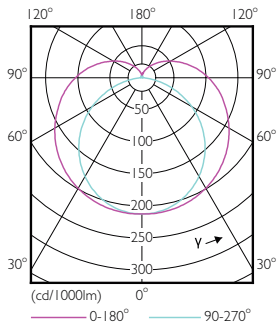

Dimensional drawing

TLED 5ft 20-58W 1680lm 160D 3300K G13 ND

Product	D1	D2	A1	A2	A3
MASTER LEDtube 1500mm 20W833 T8 FOOD	25.7 mm	28 mm	1500 mm	1507.1 mm	1514.2 mm

Photometric data

LEDtube 1500mm 20W G13 833 1680lm T8

LEDtube 1200mm 12W G13 833 1000lm T8

MASTER LEDtube EM/Mains

Photometric data

LEDtube 900mm 8-5W G13 833 750lm T8

Lifetime

LEDtube 900mm 8-5W G13 833 750lm T8

LEDtube 900mm 8-5W G13 833 750lm T8

LEDtube 900mm 8-5W G13 833 750lm T8