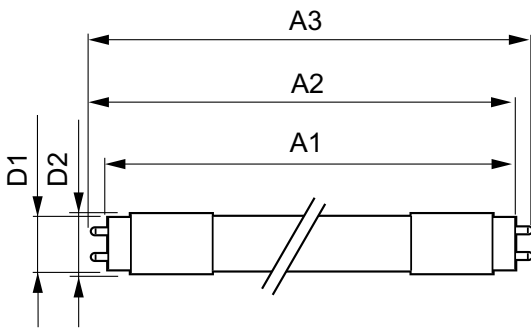

Warnings and Safety

• -

Product data

General Information	
Cap-Base	G13 ROT (Rotating) [Medium Bi-Pin Fluorescent]
EU RoHS compliant	Yes
Nominal Lifetime (Nom)	50000 h
Switching Cycle	50000X
Light Technical	
Colour Code	833 [CCT of 3300K]
Beam Angle (Nom)	160 °
Luminous Flux (Nom)	1680 lm
Colour Designation	White (WH)
Colour Temperature, horizontal (Nom)	3300 K
Luminous Efficacy (rated) (Nom)	84.00 lm/W
Color Consistency	<6
Colour Rendering Index horiz (Nom)	83

MASTER LEDtube EM/Mains

T-Case Maximum (Nom)	50 °C
Controls and Dimming	
Dimmable	No
Mechanical and Housing	
Bulb Material	Plastic
Product Length	1500 mm
Approval and Application	
Energy Efficiency Label	A+
Energy Saving Product	Yes
Approval Marks	CE marking RoHS compliance KEMA Keur certificate

Energy Consumption kWh/1000 h	20 kWh
Product Data	
Full product code	871869676395700
Order product name	MASTER LEDtube 1500mm 20W833 T8 FOOD
EAN/UPC - Product	8718696763957
Order code	76395700
Numerator - Quantity Per Pack	1
Numerator - Packs per outer box	10
Material Nr. (12NC)	929001812302
Net Weight (Piece)	0.310 kg

Dimensional drawing

TLED 5ft 20-58W 1680lm 160D 3300K G13 ND

Product	D1	D2	A1	A2	A3
MASTER LEDtube 1500mm 20W833 T8 FOOD	25.7 mm	28 mm	1500 mm	1507.1 mm	1514.2 mm

Photometric data

LEDtube 1500mm 20W G13 833 1680lm T8