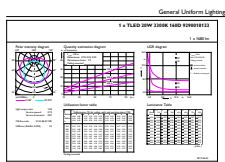

Dimensional drawing

TLED 5ft 20-58W 1680lm 160D 3300K G13 ND

Product	D1	D2	A1	A2	A3
MASTER LEDtube 1500mm 20W833 T8 FOOD	25.7 mm	28 mm	1500 mm	1507.1 mm	1514.2 mm

Photometric data

LEDtube 1500mm 20W G13 833 1680lm T8