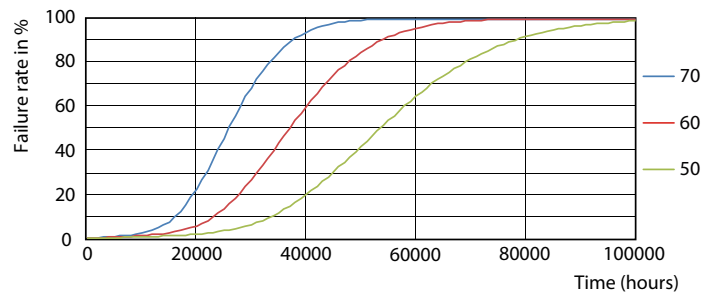

LEDtube 1200mm 12W G13 833 1000lm T8

MASTER LEDtube EM/Mains

Photometric data

LEDtube 900mm 8-5W G13 833 750lm T8

Lifetime

LEDtube 900mm 8-5W G13 833 750lm T8

LEDtube 900mm 8-5W G13 833 750lm T8

LEDtube 900mm 8-5W G13 833 750lm T8