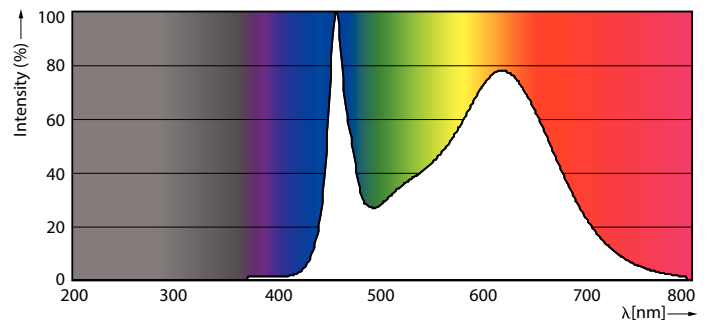

LEDtube 1200mm 12W G13 833 1000lm T8