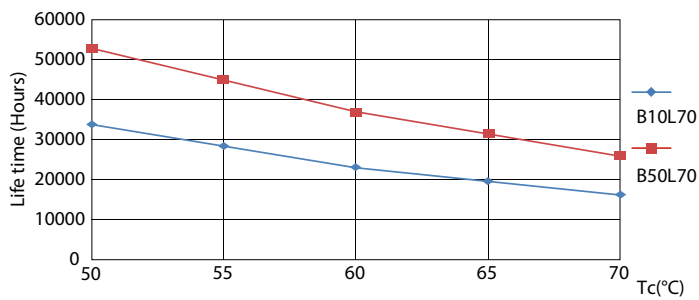

LEDtube 1200mm 12W G13 833 1000lm T8

MASTER LEDtube EM/Mains

Photometric data

LEDtube 900mm 8-5W G13 833 750lm T8

Lifetime

LEDtube 900mm 8-5W G13 833 750lm T8

LEDtube 900mm 8-5W G13 833 750lm T8

LEDtube 900mm 8-5W G13 833 750lm T8