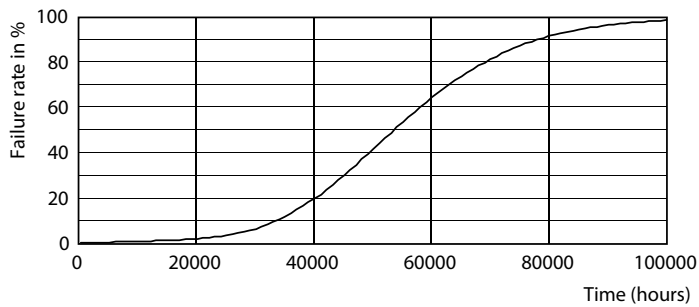

LEDtube 1200mm 12W G13 833 1000lm T8

MASTER LEDtube EM/Mains

Photometric data

LEDtube 900mm 8-5W G13 833 750lm T8

Lifetime

LEDtube 900mm 8-5W G13 833 750lm T8

LEDtube 900mm 8-5W G13 833 750lm T8

LEDtube 900mm 8-5W G13 833 750lm T8