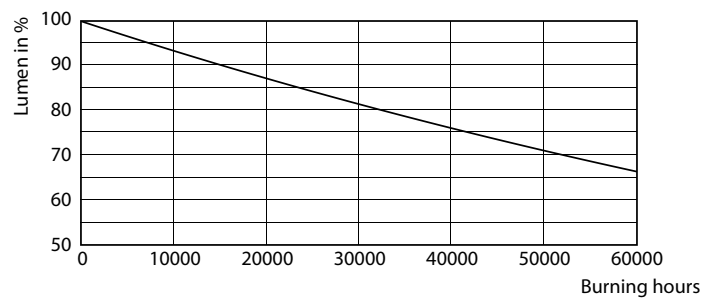

LEDtube 1200mm 12W G13 833 1000lm T8

MASTER LEDtube EM/Mains

Photometric data

LEDtube 900mm 8-5W G13 833 750lm T8

Lifetime

LEDtube 900mm 8-5W G13 833 750lm T8

LEDtube 900mm 8-5W G13 833 750lm T8

LEDtube 900mm 8-5W G13 833 750lm T8