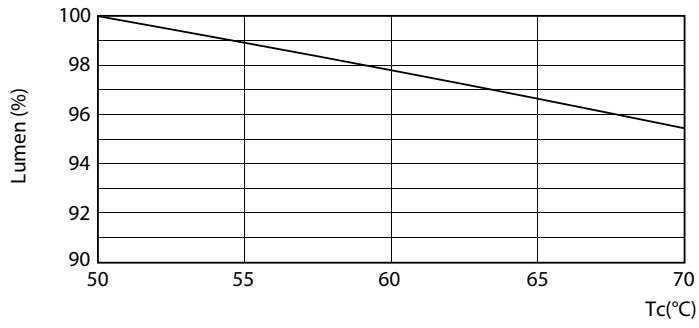

MASTER LEDtube EM/Mains

Lifetime

LEDtube 1500mm 20W G13 833 1680lm T8