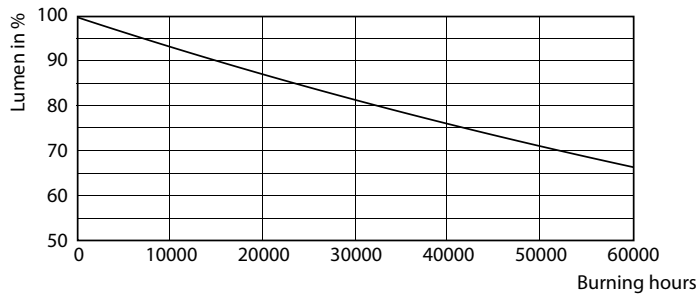

16-5W G13 865 6500K

16-5W G13 830 3000K

MasterConnect LEDtube EM/Mains T8

Photometric data

16-5W G13

Lifetime

16-5W G13

16-5W G13