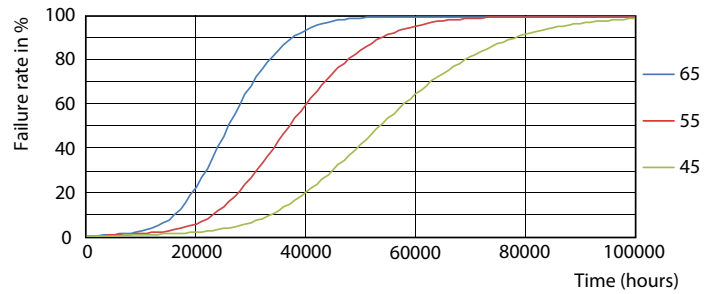

16-5W G13 865 6500K

16-5W G13 830 3000K

MasterConnect LEDtube EM/Mains T8

Photometric data

16-5W G13

Lifetime

16-5W G13

16-5W G13