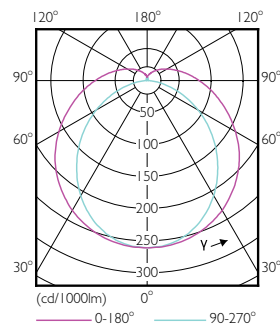

16-5W G13 830 3000K