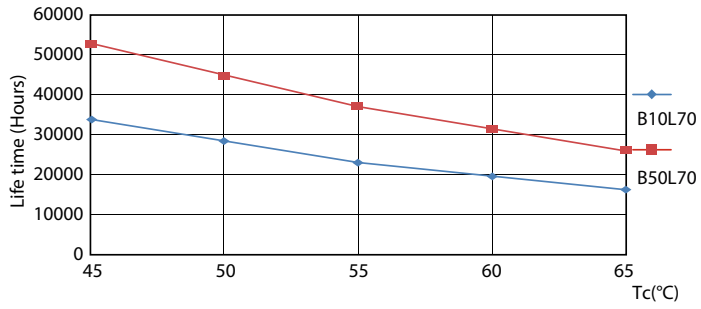

MasterConnect LEDtube EM/Mains T8

Lifetime

16-5W G13