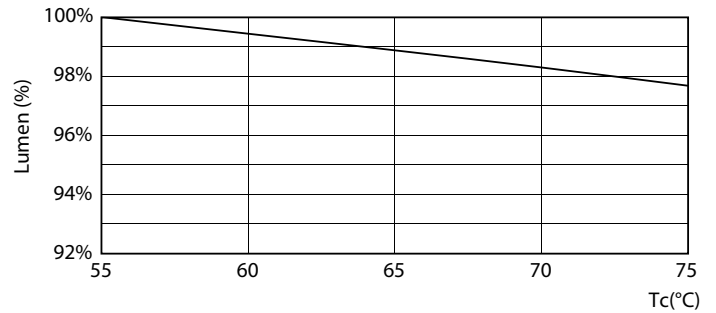

16-5W G13

16-5W G13