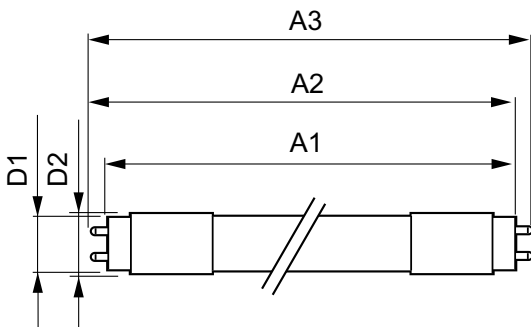

MasterConnect LEDtube EM/Mains T8

Controls and Dimming

Dimmable Wireless Dim

Mechanical and Housing

Product Length 1200 mm

Approval and Application

Energy Efficiency Label A++

Energy Saving Product Yes

Approval Marks TUV CE marking RoHS compliance KEMA Keur certificate

Energy Consumption kWh/1000 h 17 kWh

Product Data

Full product code	871869677346800
Order product name	MASTERConnect LEDtube IA 1200mm UO 16.5W865 T8
EAN/UPC - Product	8718696773468
Order code	77346800
Numerator - Quantity Per Pack	1
Numerator - Packs per outer box	10
Material Nr. (12NC)	929001813902
Net Weight (Piece)	0.251 kg

Dimensional drawing