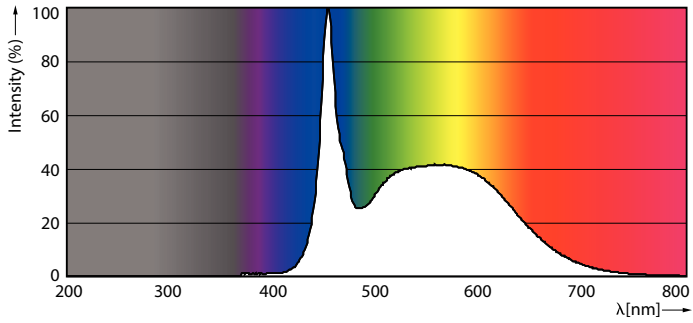

MasterConnect LEDtube EM/Mains T8

Photometric data

16-5W G13