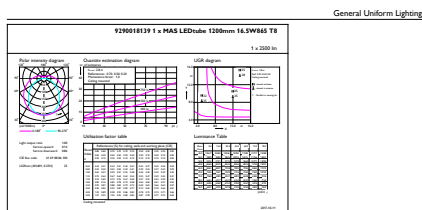

Photometric data

16-5W G13 865 6500K