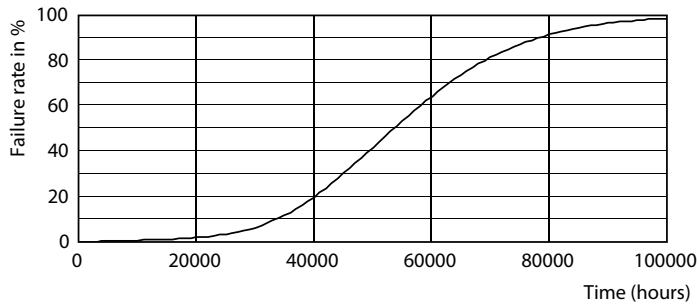

16-5W G13 865 6500K

16-5W G13 830 3000K

MasterConnect LEDtube EM/Mains T8

Photometric data

16-5W G13

Lifetime

16-5W G13

16-5W G13