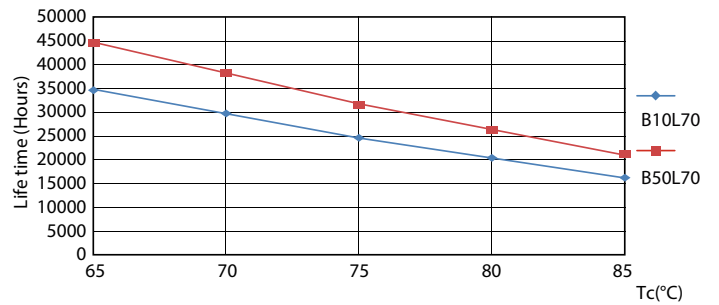

18W G13

Lifetime