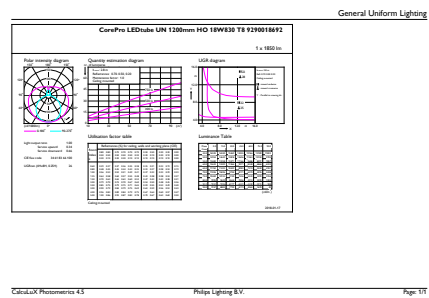

CorePro LED tube Universal T8

Controls and Dimming

Dimmable	No
----------	----

Mechanical and Housing

Bulb Material	Glass
Product Length	1200 mm

Approval and Application

Energy Efficiency Label	A+
Energy Saving Product	Yes
Approval Marks	TUV CE marking RoHS compliance KEMA Keur certificate
Energy Consumption kWh/1000 h	18 kWh

Dimensional drawing

TLED 1200mm UNV16W-36W 2100lm 3000K

Product	D1	D2	A1	A2	A3
CorePro LEDtube UN 1200mm HO 18W830 T8	27.9 mm	28 mm	1199.4 mm	1205.3 mm	1213.6 mm

Photometric data

18W G13

18W G13 830 3000K

CorePro LED tube Universal T8