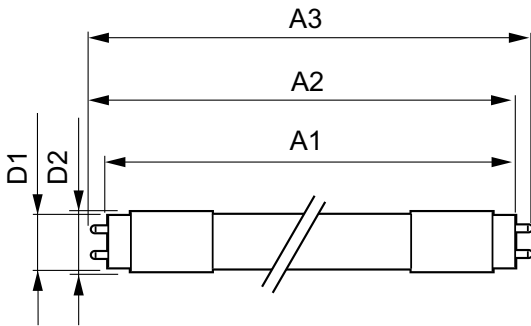

Product data

General Information		Operating and Electrical	
Cap-Base	G13 [Medium Bi-Pin Fluorescent]	Input Frequency	50 to 60 Hz
EU RoHS compliant	Yes	Power (Rated) (Nom)	18 W
Nominal Lifetime (Nom)	30000 h	Starting Time (Nom)	0.5 s
Switching Cycle	50000X	Warm Up Time to 60% Light (Nom)	0.5 s
Light Technical		Power Factor (Nom)	0.97
Colour Code	830 [CCT of 3000K]	Voltage (Nom)	220-240 V
Beam Angle (Nom)	240 °	Temperature	
Luminous Flux (Nom)	1850 lm	T-Ambient (Max)	45 °C
Colour Designation	White (WH)	T-Ambient (Min)	-20 °C
Colour Temperature, horizontal (Nom)	3000 K	T-Storage (Max)	65 °C
Luminous Efficacy (rated) (Nom)	102.00 lm/W	T-Storage (Min)	-40 °C
Color Consistency	<6	T-Case Maximum (Nom)	65 °C
Colour Rendering Index horiz (Nom)	80		
LLMF At End Of Nominal Lifetime (Nom)	70 %		

CorePro LED tube Universal T8

Controls and Dimming

Dimmable	No
----------	----

Mechanical and Housing

Bulb Material	Glass
Product Length	1200 mm

Approval and Application

Energy Efficiency Label	A+
Energy Saving Product	Yes
Approval Marks	TUV CE marking RoHS compliance KEMA Keur certificate
Energy Consumption kWh/1000 h	18 kWh

Product Data

Full product code	871869680166600
Order product name	CorePro LEDtube UN 1200mm HO 18W830 T8
EAN/UPC - Product	8718696801666
Order code	80166600
Numerator - Quantity Per Pack	1
Numerator - Packs per outer box	10
Material Nr. (12NC)	929001869202
Net Weight (Piece)	0.270 kg

Dimensional drawing

TLED 1200mm UNV16W-36W 2100lm 3000K

Product	D1	D2	A1	A2	A3
CorePro LEDtube UN 1200mm HO 18W830 T8	27.9 mm	28 mm	1199.4 mm	1205.3 mm	1213.6 mm

Photometric data

18W G13

18W G13 830 3000K

CorePro LED tube Universal T8