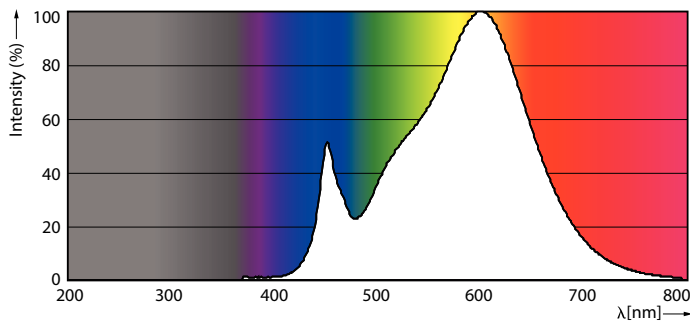

Photometric data

18W G13