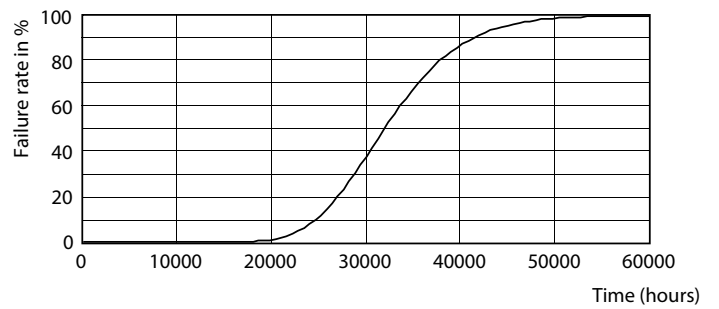

Photometric data

18W G13 830 3000K

Lifetime

18W G13

18W G13

18W G13

18W G13

CorePro LED tube Universal T8