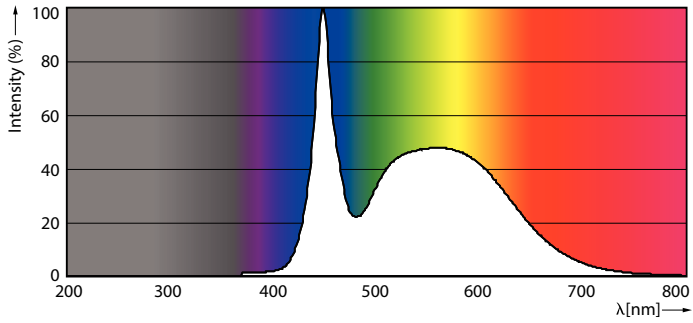

CorePro LED tube Universal T8

Photometric data

18W G13