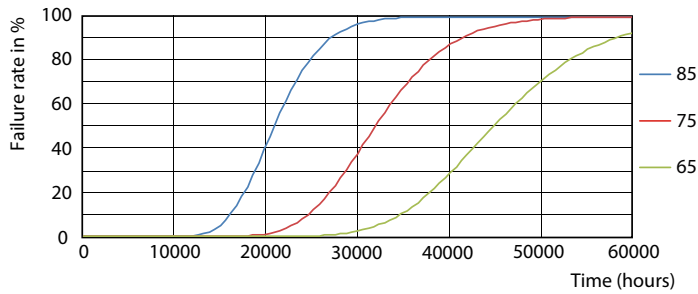

18W G13 865 6500K

18W G13 830 3000K

CorePro LED tube Universal T8

Photometric data

18W G13

Lifetime

18W G13

18W G13