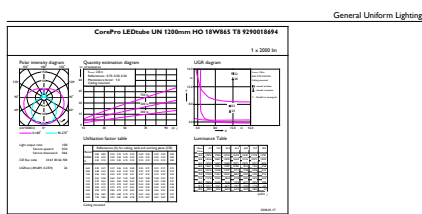

CorePro LED tube Universal T8

Controls and Dimming

Dimmable	No
----------	----

Mechanical and Housing

Bulb Material	Glass
Product Length	1200 mm

Approval and Application

Energy Efficiency Label	A+
Energy Saving Product	Yes
Approval Marks	TUV CE marking RoHS compliance KEMA Keur certificate
Energy Consumption kWh/1000 h	18 kWh

Product Data

Full product code	871869680170300
Order product name	CorePro LEDtube UN 1200mm HO 18W865 T8
EAN/UPC - Product	8718696801703
Order code	80170300
Numerator - Quantity Per Pack	1
Numerator - Packs per outer box	10
Material Nr. (12NC)	929001869402
Net Weight (Piece)	0.215 kg

Dimensional drawing

TLED 1200mm UNV16W-36W 2100lm 6500K

Product	D1	D2	A1	A2	A3
CorePro LEDtube UN 1200mm HO 18W865 T8	27.9 mm	28 mm	1199.4 mm	1205.3 mm	1213.6 mm

Photometric data

CalcLux Proometrics 4.5 Philips Lighting B.V. Page 1/17