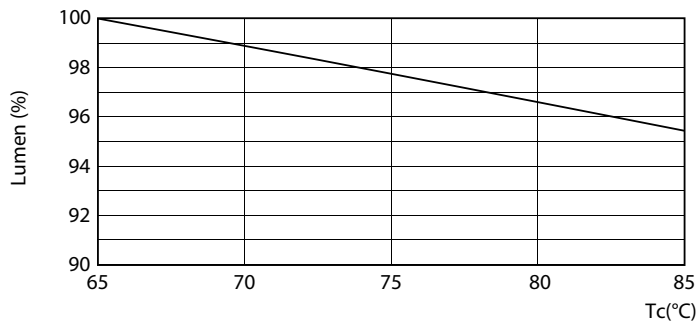

18W G13 865 6500K

18W G13 830 3000K

CorePro LED tube Universal T8

Photometric data

18W G13

Lifetime

18W G13

18W G13