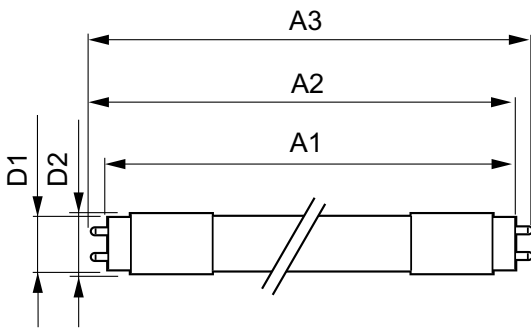

CorePro LED tube Universal T8

Controls and Dimming

Dimmable	No
----------	----

Mechanical and Housing

Bulb Material	Glass
Product Length	1200 mm

Approval and Application

Energy Efficiency Label	A+
Energy Saving Product	Yes
Approval Marks	TUV CE marking RoHS compliance KEMA Keur certificate
Energy Consumption kWh/1000 h	18 kWh

Product Data

Full product code	871869680170300
Order product name	CorePro LEDtube UN 1200mm HO 18W865 T8
EAN/UPC - Product	8718696801703
Order code	80170300
Numerator - Quantity Per Pack	1
Numerator - Packs per outer box	10
Material Nr. (12NC)	929001869402
Net Weight (Piece)	0.215 kg

Dimensional drawing

TLED 1200mm UNV16W-36W 2100lm 6500K

Product	D1	D2	A1	A2	A3
CorePro LEDtube UN 1200mm HO 18W865 T8	27.9 mm	28 mm	1199.4 mm	1205.3 mm	1213.6 mm

Photometric data

CalcLux Proometrics 4.5 Philips Lighting B.V. Page 1/17