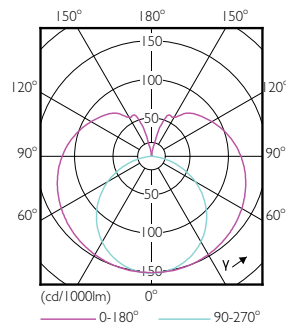

CorePro LEDtube EM/Mains

Mechanical and Housing

Bulb Material	Glass
Product Length	1200 mm

Approval and Application

Energy Efficiency Label	A+
Energy Saving Product	Yes
Approval Marks	CE marking RoHS compliance KEMA Keur certificate
Energy Consumption kWh/1000 h	18 kWh

Product Data

Full product code	87186968061100
Order product name	CorePro LEDtube 1200mm HO 18W 865 T8
EAN/UPC - Product	8718696806111
Order code	80611100
Numerator - Quantity Per Pack	1
Numerator - Packs per outer box	10
Material Nr. (12NC)	929001874802
Net Weight (Piece)	0.215 kg

Dimensional drawing

A3

Product	D1	D2	A1	A2	A3
CorePro LEDtube 1200mm HO 18W 865 T8	25.7 mm	28 mm	1198 mm	1205 mm	1212 mm

TLED 1200mm 18W-36W 2000lm 240D 6500K

Photometric data

18W G13 865 6500K

18W G13 865 6500K