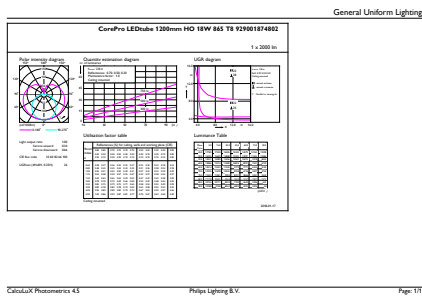

CorePro LEDtube EM/Mains

Mechanical and Housing

Bulb Material	Glass
Product Length	1200 mm

Approval and Application

Energy Efficiency Label	A+
Energy Saving Product	Yes
Approval Marks	CE marking RoHS compliance KEMA Keur certificate
Energy Consumption kWh/1000 h	18 kWh

Product Data

Full product code	87186968061100
Order product name	CorePro LEDtube 1200mm HO 18W 865 T8
EAN/UPC - Product	8718696806111
Order code	80611100
Numerator - Quantity Per Pack	1
Numerator - Packs per outer box	10
Material Nr. (12NC)	929001874802
Net Weight (Piece)	0.215 kg

Dimensional drawing

A3

Product	D1	D2	A1	A2	A3
CorePro LEDtube 1200mm HO 18W 865 T8	25.7 mm	28 mm	1198 mm	1205 mm	1212 mm

TLED 1200mm 18W-36W 2000lm 240D 6500K

Photometric data

18W G13 865 6500K

18W G13 865 6500K