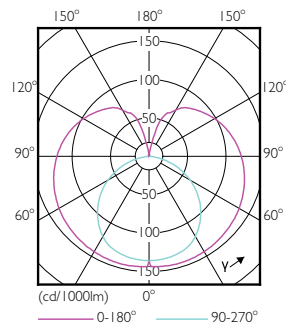

CorePro LEDtube EM/Mains

Mechanical and Housing

Bulb Material	Glass
Product Length	1500 mm

Approval and Application

Energy Efficiency Label	A+
Energy Saving Product	Yes
Approval Marks	CE marking RoHS compliance KEMA Keur certificate
Energy Consumption kWh/1000 h	24 kWh

Product Data

Full product code	871869680617300
Order product name	CorePro LEDtube 1500mm HO 24W 840 T8
EAN/UPC - Product	8718696806173
Order code	80617300
Numerator - Quantity Per Pack	1
Numerator - Packs per outer box	10
Material Nr. (12NC)	929001875102
Net Weight (Piece)	0.270 kg

Dimensional drawing

A3

Product	D1	D2	A1	A2	A3
CorePro LEDtube 1500mm HO 24W 840 T8	25.7 mm	28 mm	1500 mm	1507.1 mm	1514.2 mm

TLED 1500mm 24W-58W 2700lm 240D 4000K

Photometric data

24W G13 840 4000K

24W G13 840 4000K