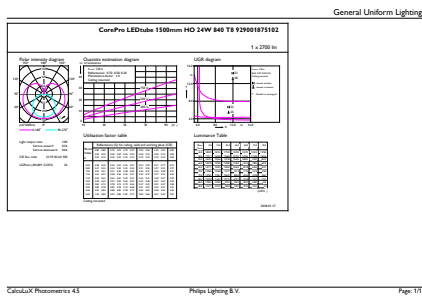

CorePro LEDtube EM/Mains

Mechanical and Housing

Bulb Material	Glass
Product Length	1500 mm

Approval and Application

Energy Efficiency Label	A+
Energy Saving Product	Yes
Approval Marks	CE marking RoHS compliance KEMA Keur certificate
Energy Consumption kWh/1000 h	24 kWh

Product Data

Full product code	871869680617300
Order product name	CorePro LEDtube 1500mm HO 24W 840 T8
EAN/UPC - Product	8718696806173
Order code	80617300
Numerator - Quantity Per Pack	1
Numerator - Packs per outer box	10
Material Nr. (12NC)	929001875102
Net Weight (Piece)	0.270 kg

Dimensional drawing

A3

Product	D1	D2	A1	A2	A3
CorePro LEDtube 1500mm HO 24W 840 T8	25.7 mm	28 mm	1500 mm	1507.1 mm	1514.2 mm

TLED 1500mm 24W-58W 2700lm 240D 4000K

Photometric data

24W G13 840 4000K

24W G13 840 4000K