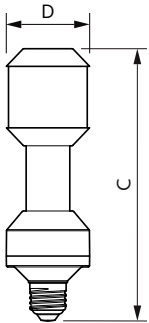

Product data

General Information		Power (Rated) (Nom)	
Cap-Base	E27 [E27]		35 W
EU RoHS compliant	Yes	Lamp Current (Nom)	920 mA
Nominal Lifetime (Nom)	50000 h	Wattage Equivalent	70 W
Switching Cycle	50000X	Starting Time (Nom)	0.5 s
Technical Type	35-70W	Warm Up Time to 60% Light (Nom)	0.5 s
		Power Factor (Nom)	0.9
		Voltage (Nom)	70-80 V
Light Technical		Temperature	
Colour Code	740 [CCT of 4000K]	T-Case Maximum (Nom)	95 °C
Luminous Flux (Nom)	6000 lm		
Colour Designation	Cool White (CW)	Controls and Dimming	
Colour Temperature, horizontal (Nom)	4000 K	Dimmable	No
Luminous Efficacy (rated) (Nom)	171.00 lm/W		
Color Consistency	<6	Mechanical and Housing	
Colour Rendering Index horiz (Nom)	70	Bulb Finish	Clear
LLMF At End Of Nominal Lifetime (Nom)	70 %		
Operating and Electrical		Approval and Application	
Input Frequency	50 Hz	Energy Efficiency Label	A++

TrueForce LED Public (Road – SON)

Energy Consumption kWh/1000 h	39 kWh
Product Data	
Full product code	871869681117700
Order product name	TrueForce LED Road 60-35W E27 740
EAN/UPC - Product	8718696811177
Order code	81117700

Numerator - Quantity Per Pack	1
Numerator - Packs per outer box	6
Material Nr. (12NC)	929001898502
Net Weight (Piece)	0.225 kg

Dimensional drawing

TForce LED EU SON-T 70W 50khrs 4000K

Product	D	C
TrueForce LED Road 60-35W E27 740	61 mm	200 mm