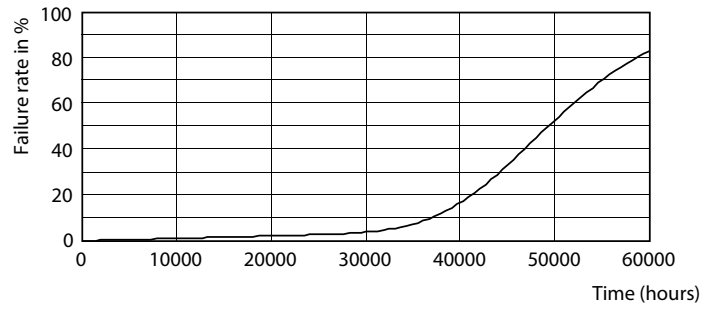

Product data

General Information		Power (Rated) (Nom)	
Cap-Base	E27 [E27]		35 W
EU RoHS compliant	Yes	Lamp Current (Nom)	920 mA
Nominal Lifetime (Nom)	50000 h	Wattage Equivalent	70 W
Switching Cycle	50000X	Starting Time (Nom)	0.5 s
Technical Type	35-70W	Warm Up Time to 60% Light (Nom)	0.5 s
		Power Factor (Nom)	0.9
		Voltage (Nom)	70-80 V
Light Technical		Temperature	
Colour Code	740 [CCT of 4000K]	T-Case Maximum (Nom)	95 °C
Luminous Flux (Nom)	6000 lm		
Colour Designation	Cool White (CW)	Controls and Dimming	
Colour Temperature, horizontal (Nom)	4000 K	Dimmable	No
Luminous Efficacy (rated) (Nom)	171.00 lm/W		
Color Consistency	<6	Mechanical and Housing	
Colour Rendering Index horiz (Nom)	70	Bulb Finish	Clear
LLMF At End Of Nominal Lifetime (Nom)	70 %		
Operating and Electrical		Approval and Application	
Input Frequency	50 Hz	Energy Efficiency Label	A++

Photometric data

LED TForce 58-35W E27 others Clear 730 ND

LED TForce 60-35W E27 others Clear 740 ND

LED TForce 60-35W E27 others Clear 740 ND

TrueForce LED Public (Road – SON)

Lifetime

LED TForce 58-35W E27 others Clear 730 ND