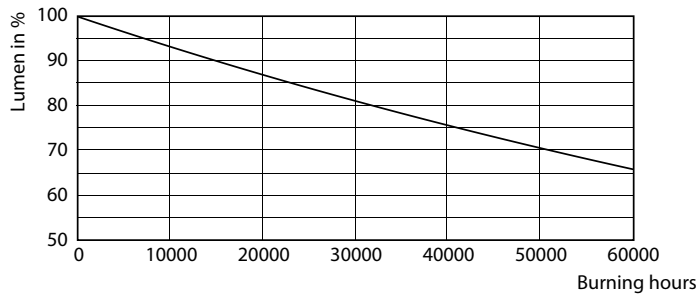

Product data

General Information		Power (Rated) (Nom)	
Cap-Base	E27 [E27]		35 W
EU RoHS compliant	Yes	Lamp Current (Nom)	920 mA
Nominal Lifetime (Nom)	50000 h	Wattage Equivalent	70 W
Switching Cycle	50000X	Starting Time (Nom)	0.5 s
Technical Type	35-70W	Warm Up Time to 60% Light (Nom)	0.5 s
		Power Factor (Nom)	0.9
		Voltage (Nom)	70-80 V
Light Technical		Temperature	
Colour Code	740 [CCT of 4000K]	T-Case Maximum (Nom)	95 °C
Luminous Flux (Nom)	6000 lm		
Colour Designation	Cool White (CW)	Controls and Dimming	
Colour Temperature, horizontal (Nom)	4000 K	Dimmable	No
Luminous Efficacy (rated) (Nom)	171.00 lm/W		
Color Consistency	<6	Mechanical and Housing	
Colour Rendering Index horiz (Nom)	70	Bulb Finish	Clear
LLMF At End Of Nominal Lifetime (Nom)	70 %		
Operating and Electrical		Approval and Application	
Input Frequency	50 Hz	Energy Efficiency Label	A++

Photometric data

LED TForce 58-35W E27 others Clear 730 ND

LED TForce 60-35W E27 others Clear 740 ND

LED TForce 60-35W E27 others Clear 740 ND

TrueForce LED Public (Road – SON)

Lifetime

LED TForce 58-35W E27 others Clear 730 ND