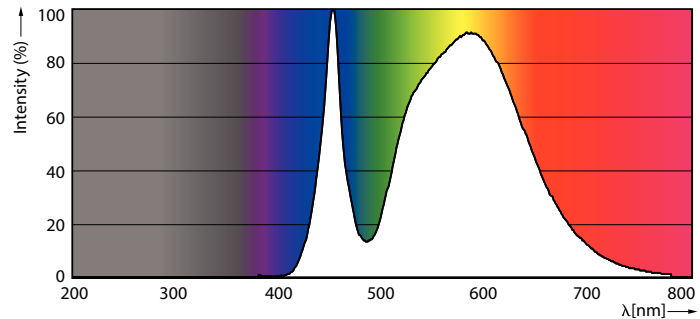

Product data

General Information		Power (Rated) (Nom)	
Cap-Base	E27 [E27]		35 W
EU RoHS compliant	Yes	Lamp Current (Nom)	920 mA
Nominal Lifetime (Nom)	50000 h	Wattage Equivalent	70 W
Switching Cycle	50000X	Starting Time (Nom)	0.5 s
Technical Type	35-70W	Warm Up Time to 60% Light (Nom)	0.5 s
		Power Factor (Nom)	0.9
		Voltage (Nom)	70-80 V
Light Technical		Temperature	
Colour Code	740 [CCT of 4000K]	T-Case Maximum (Nom)	95 °C
Luminous Flux (Nom)	6000 lm		
Colour Designation	Cool White (CW)	Controls and Dimming	
Colour Temperature, horizontal (Nom)	4000 K	Dimmable	No
Luminous Efficacy (rated) (Nom)	171.00 lm/W		
Color Consistency	<6	Mechanical and Housing	
Colour Rendering Index horiz (Nom)	70	Bulb Finish	Clear
LLMF At End Of Nominal Lifetime (Nom)	70 %		
Operating and Electrical		Approval and Application	
Input Frequency	50 Hz	Energy Efficiency Label	A++

Numerator - Quantity Per Pack	1
Numerator - Packs per outer box	6
Material Nr. (12NC)	929001898502
Net Weight (Piece)	0.225 kg

Dimensional drawing

TForce LED EU SON-T 70W 50khrs 4000K

Product	D	C
TrueForce LED Road 60-35W E27 740	61 mm	200 mm

Photometric data

LED TForce 58-35W E27 others Clear 730 ND

LED TForce 60-35W E27 others Clear 740 ND

LED TForce 60-35W E27 others Clear 740 ND

TrueForce LED Public (Road – SON)

Lifetime

LED TForce 58-35W E27 others Clear 730 ND