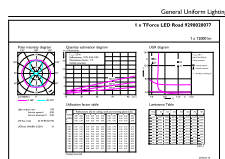

General Uniform Lightness

LEDTrueForce SON-T 12klm E40 740