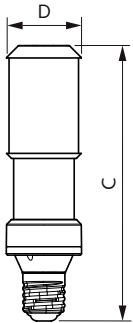

# TrueForce LED Public (Road – SON)

|                               |                                    |
|-------------------------------|------------------------------------|
| Energy Consumption kWh/1000 h | 75 kWh                             |
| <b>Product Data</b>           |                                    |
| Full product code             | 871869963910500                    |
| Order product name            | TrueForce LED Road 120-68W E40 740 |
| EAN/UPC - Product             | 8718699639105                      |
| Order code                    | 63910500                           |

## Dimensional drawing

TForce LED SON-T ND 12klm E40 740 CL

| Product                            | D     | C      |
|------------------------------------|-------|--------|
| TrueForce LED Road 120-68W E40 740 | 71 mm | 262 mm |