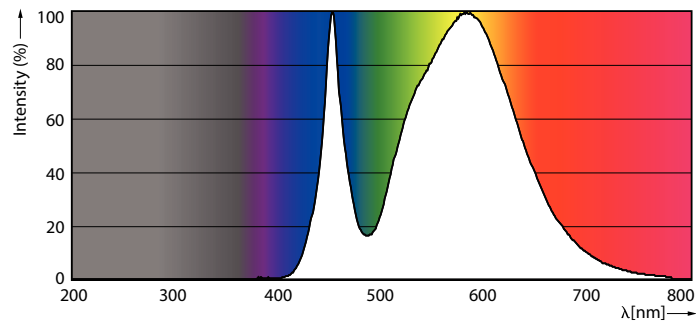

TrueForce LED Public (Road – SON)

Energy Consumption kWh/1000 h	75 kWh
Product Data	
Full product code	871869963910500
Order product name	TrueForce LED Road 120-68W E40 740
EAN/UPC - Product	8718699639105
Order code	63910500

Numerator - Quantity Per Pack	1
Numerator - Packs per outer box	6
Material Nr. (12NC)	929002007702
Net Weight (Piece)	0.432 kg

Dimensional drawing

Product	D	C
TrueForce LED Road 120-68W E40 740	71 mm	262 mm

Photometric data

LEDTrueForce SON-T 12klm E40 740