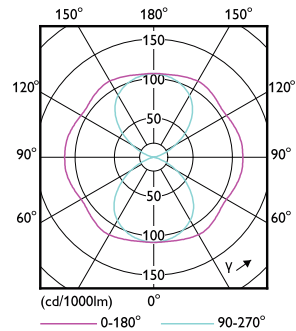

LEDTrueForce SON-T E40 68W

General Uniform Lightness

LEDTrueForce SON-T 12klm E40 740