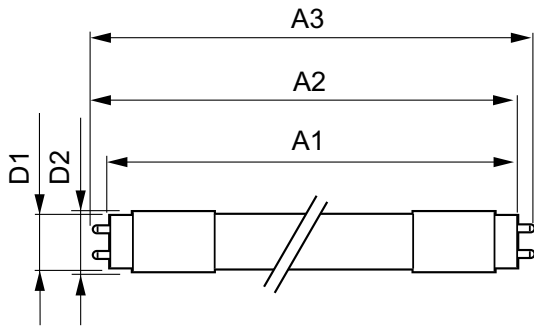

Warnings and Safety

• -

Product data

General Information	
Cap-Base	G13 ROT (Rotating) [Medium Bi-Pin Fluorescent]
EU RoHS compliant	Yes
Nominal Lifetime (Nom)	60000 h
Switching Cycle	200000X
Light Technical	
Colour Code	865 [CCT of 6500K]
Beam Angle (Nom)	160 °
Luminous Flux (Nom)	3700 lm
Colour Designation	Cool Daylight
Colour Temperature, horizontal (Nom)	6500 K
Luminous Efficacy (rated) (Nom)	160.00 lm/W
Color Consistency	<6
Colour Rendering Index horiz (Nom)	83

MASTER LEDtube EM/Mains

T-Case Maximum (Nom)	60 °C
Controls and Dimming	
Dimmable	No
Mechanical and Housing	
Bulb Material	Plastic
Product Length	1500 mm
Approval and Application	
Energy Efficiency Label	A++
Energy Saving Product	Yes
Approval Marks	RoHS compliance TUV CE marking KEMA Keur certificate

Energy Consumption kWh/1000 h	23 kWh
Product Data	
Full product code	871869964731500
Order product name	MASTER LEDtube 1500mm UO 23W 865 T8
EAN/UPC - Product	8718699647315
Order code	64731500
Numerator - Quantity Per Pack	1
Numerator - Packs per outer box	10
Material Nr. (12NC)	929002021002
Net Weight (Piece)	0.310 kg

Dimensional drawing

TLED 5ft 220-240V 23-58W 3700lm6500K G13

Product	D1	D2	A1	A2	A3
MASTER LEDtube 1500mm UO 23W 865 T8	25.8 mm	28 mm	1498.7 mm	1505.8 mm	1512.9 mm

Photometric data

TLED_5ft_220-240V_23-58W_3700lm_6500K_G13