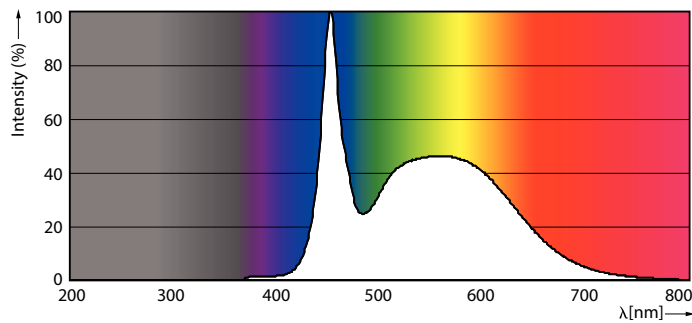

Photometric data

TLED_5ft_220-240V_23-58W_3700lm_6500K_G13