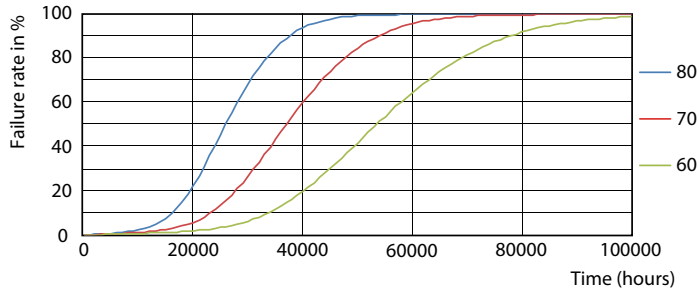

Master Value LEDtube T8

Lifetime

LEDtube 220-240V G13 FailureRate