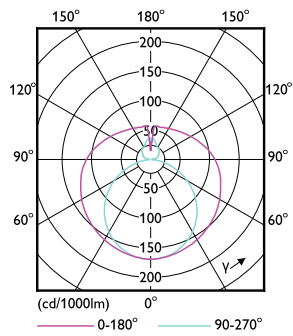

Product data

General Information		Lamp Current (Max)	
Cap-Base	G13 [Medium Bi-Pin Fluorescent]	Lamp Current (Max)	38 mA
EU RoHS compliant	Yes	Lamp Current (Min)	34 mA
Nominal Lifetime (Nom)	50000 h	Starting Time (Nom)	0.5 s
Switching Cycle	200000X	Warm Up Time to 60% Light (Nom)	0.5 s
Light Technical		Power Factor (Nom)	0.9
Colour Code	830 [CCT of 3000K]	Voltage (Nom)	220-240 V
Beam Angle (Nom)	240 °	Temperature	
Luminous Flux (Nom)	1000 lm	T-Ambient (Max)	45 °C
Colour Designation	White (WH)	T-Ambient (Min)	-20 °C
Colour Temperature, horizontal (Nom)	3000 K	T-Storage (Max)	65 °C
Luminous Efficacy (rated) (Nom)	125.00 lm/W	T-Storage (Min)	-40 °C
Color Consistency	<6	T-Case Maximum (Nom)	50 °C
Colour Rendering Index horiz (Nom)	83	Controls and Dimming	
LLMF At End Of Nominal Lifetime (Nom)	70 %	Dimmable	No
Operating and Electrical		Mechanical and Housing	
Input Frequency	50 to 60 Hz	Bulb Material	Glass
Power (Rated) (Nom)	8 W		

Dimensional drawing

Product	D1	D2	A1	A2	A3
MASTER LEDtube VLE 600mm HO 8W 830 T8	25.8 mm	28 mm	588.5 mm	595.5 mm	602.5 mm

TLED 2ft 220-240V 8-18W 1000lm 3000K G13

Photometric data

LEDtube 220-240V G13 2ft 1000lm 3000k