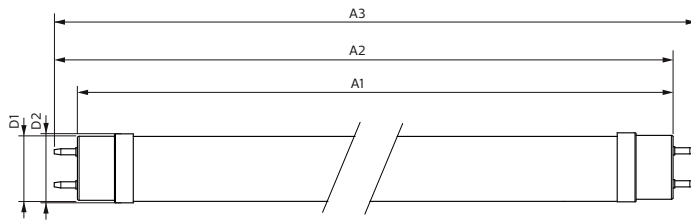

Product data

General Information		Lamp Current (Max)	
Cap-Base	G13 [Medium Bi-Pin Fluorescent]	Lamp Current (Max)	38 mA
EU RoHS compliant	Yes	Lamp Current (Min)	34 mA
Nominal Lifetime (Nom)	50000 h	Starting Time (Nom)	0.5 s
Switching Cycle	200000X	Warm Up Time to 60% Light (Nom)	0.5 s
Light Technical		Power Factor (Nom)	0.9
Colour Code	830 [CCT of 3000K]	Voltage (Nom)	220-240 V
Beam Angle (Nom)	240 °	Temperature	
Luminous Flux (Nom)	1000 lm	T-Ambient (Max)	45 °C
Colour Designation	White (WH)	T-Ambient (Min)	-20 °C
Colour Temperature, horizontal (Nom)	3000 K	T-Storage (Max)	65 °C
Luminous Efficacy (rated) (Nom)	125.00 lm/W	T-Storage (Min)	-40 °C
Color Consistency	<6	T-Case Maximum (Nom)	50 °C
Colour Rendering Index horiz (Nom)	83	Controls and Dimming	
LLMF At End Of Nominal Lifetime (Nom)	70 %	Dimmable	No
Operating and Electrical		Mechanical and Housing	
Input Frequency	50 to 60 Hz	Bulb Material	Glass
Power (Rated) (Nom)	8 W		

Master Value LEDtube T8

Product Length	600 mm
Approval and Application	
Energy Efficiency Label	A++
Energy Saving Product	Yes
Approval Marks	RoHS compliance TUV CE marking KEMA Keur certificate
Energy Consumption kWh/1000 h	8 kWh
Product Data	
Full product code	871869964679000

Order product name	MASTER LEDtube VLE 600mm HO 8W 830 T8
EAN/UPC - Product	8718699646790
Order code	64679000
Numerator - Quantity Per Pack	1
Numerator - Packs per outer box	10
Material Nr. (12NC)	929002021102
Net Weight (Piece)	0.120 kg

Dimensional drawing

Product	D1	D2	A1	A2	A3
MASTER LEDtube VLE 600mm HO 8W 830 T8	25.8 mm	28 mm	588.5 mm	595.5 mm	602.5 mm

TLED 2ft 220-240V 8-18W 1000lm 3000K G13

Photometric data

LEDtube 220-240V G13 2ft 1000lm 3000k