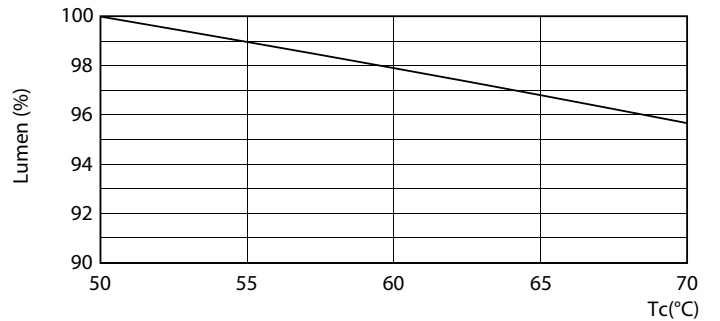

LEDtube 220-240V G13

LEDtube 220-240V G13 2ft LumenVsTc