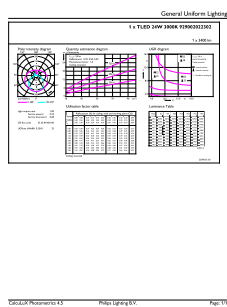

Product data

General Information		Lamp Current (Max)	
Cap-Base	G13 [Medium Bi-Pin Fluorescent]	Lamp Current (Max)	38 mA
EU RoHS compliant	Yes	Lamp Current (Min)	34 mA
Nominal Lifetime (Nom)	50000 h	Starting Time (Nom)	0.5 s
Switching Cycle	200000X	Warm Up Time to 60% Light (Nom)	0.5 s
Light Technical		Power Factor (Nom)	0.9
Colour Code	830 [CCT of 3000K]	Voltage (Nom)	220-240 V
Beam Angle (Nom)	240 °	Temperature	
Luminous Flux (Nom)	1000 lm	T-Ambient (Max)	45 °C
Colour Designation	White (WH)	T-Ambient (Min)	-20 °C
Colour Temperature, horizontal (Nom)	3000 K	T-Storage (Max)	65 °C
Luminous Efficacy (rated) (Nom)	125.00 lm/W	T-Storage (Min)	-40 °C
Color Consistency	<6	T-Case Maximum (Nom)	50 °C
Colour Rendering Index horiz (Nom)	83	Controls and Dimming	
LLMF At End Of Nominal Lifetime (Nom)	70 %	Dimmable	No
Operating and Electrical		Mechanical and Housing	
Input Frequency	50 to 60 Hz	Bulb Material	Glass
Power (Rated) (Nom)	8 W		

Master Value LEDtube T8

Product Length	600 mm
Approval and Application	
Energy Efficiency Label	A++
Energy Saving Product	Yes
Approval Marks	RoHS compliance TUV CE marking KEMA Keur certificate
Energy Consumption kWh/1000 h	8 kWh
Product Data	
Full product code	871869964679000

Order product name	MASTER LEDtube VLE 600mm HO 8W 830 T8
EAN/UPC - Product	8718699646790
Order code	64679000
Numerator - Quantity Per Pack	1
Numerator - Packs per outer box	10
Material Nr. (12NC)	929002021102
Net Weight (Piece)	0.120 kg

Dimensional drawing

Product	D1	D2	A1	A2	A3
MASTER LEDtube VLE 600mm HO 8W 830 T8	25.8 mm	28 mm	588.5 mm	595.5 mm	602.5 mm

TLED 2ft 220-240V 8-18W 1000lm 3000K G13

Photometric data

LEDtube 220-240V G13 2ft 1000lm 3000k