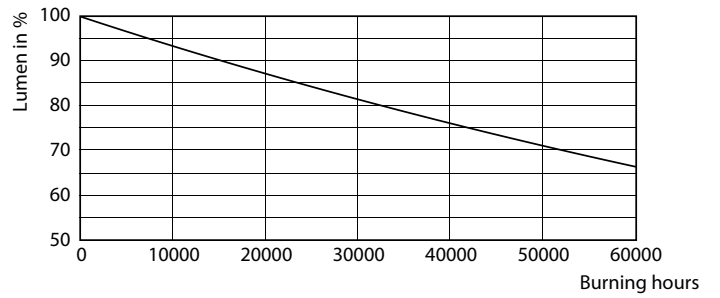

Product data

General Information		Lamp Current (Max)	
Cap-Base	G13 [Medium Bi-Pin Fluorescent]	Lamp Current (Max)	38 mA
EU RoHS compliant	Yes	Lamp Current (Min)	34 mA
Nominal Lifetime (Nom)	50000 h	Starting Time (Nom)	0.5 s
Switching Cycle	200000X	Warm Up Time to 60% Light (Nom)	0.5 s
Light Technical		Power Factor (Nom)	0.9
Colour Code	830 [CCT of 3000K]	Voltage (Nom)	220-240 V
Beam Angle (Nom)	240 °	Temperature	
Luminous Flux (Nom)	1000 lm	T-Ambient (Max)	45 °C
Colour Designation	White (WH)	T-Ambient (Min)	-20 °C
Colour Temperature, horizontal (Nom)	3000 K	T-Storage (Max)	65 °C
Luminous Efficacy (rated) (Nom)	125.00 lm/W	T-Storage (Min)	-40 °C
Color Consistency	<6	T-Case Maximum (Nom)	50 °C
Colour Rendering Index horiz (Nom)	83	Controls and Dimming	
LLMF At End Of Nominal Lifetime (Nom)	70 %	Dimmable	No
Operating and Electrical		Mechanical and Housing	
Input Frequency	50 to 60 Hz	Bulb Material	Glass
Power (Rated) (Nom)	8 W		

LEDtube 220-240V G13

Master Value LEDtube T8

Photometric data

LEDtube 220-240V G13 3000k

Lifetime

LEDtube 220-240V G13

LEDtube 220-240V G13

LEDtube 220-240V G13 LifetimeVsTc