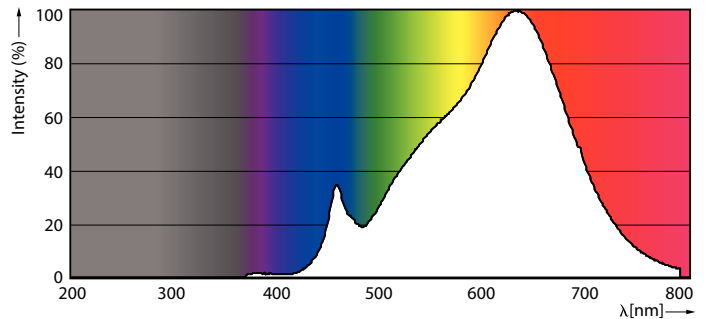

LEDspots 75W G53 AR111 927