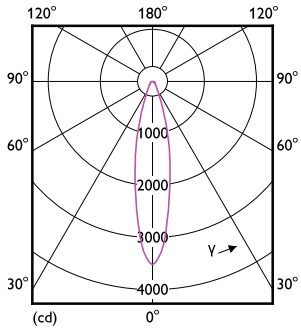

MASTER LEDspot LV AR111

Photometric data

LEDspots 75W G53 AR111 927 24D