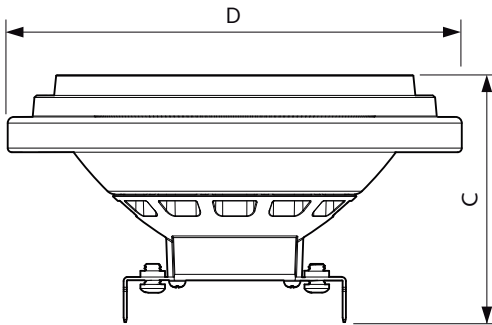

MASTER LEDspot LV AR111

Voltage (Nom)	ac electronic 12 V
Temperature	
T-Case Maximum (Nom)	74 °C
Controls and Dimming	
Dimmable	Yes
Approval and Application	
Energy Efficiency Label	A
Suitable For Accent Lighting	Yes
Energy Consumption kWh/1000 h	17 kWh

Product Data	
Full product code	871869968698700
Order product name	MAS LED ExpertColor 15-75W 927 AR111 24D
EAN/UPC - Product	8718699686987
Order code	68698700
Numerator - Quantity Per Pack	1
Numerator - Packs per outer box	6
Material Nr. (12NC)	929002239002
Net Weight (Piece)	0.160 kg

Dimensional drawing

AR111 12V 15-75W 900lm 24D 2700K G53 D

Product	D	C
MAS LED ExpertColor 15-75W 927 AR111 24D	111 mm	62 mm

Photometric data

LEDspots 75W G53 AR111 927 24D