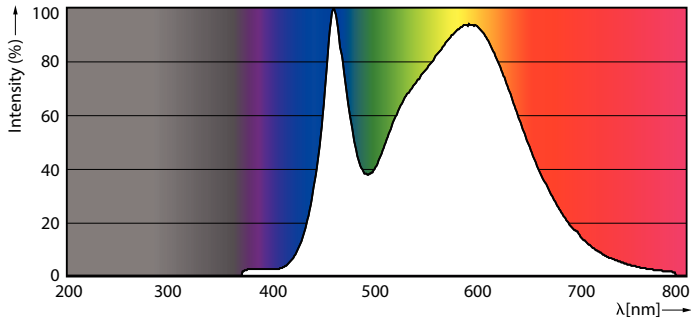

Product data

General Information		LLMF At End Of Nominal Lifetime (Nom)	
Cap-Base	E27 [E27]		0.7 %
EU RoHS compliant	Yes	Operating and Electrical	
Nominal Lifetime (Nom)	25000 h	Input Frequency	50 to 60 Hz
Switching Cycle	15000X	Power (Rated) (Nom)	18 W
Technical Type	18-80W	Lamp Current (Nom)	170 mA
Light Technical		Wattage Equivalent	80 W
Colour Code	840 [CCT of 4000K]	Starting Time (Nom)	0.5 s
Beam Angle (Nom)	300 °	Warm Up Time to 60% Light (Nom)	0.5 s
Luminous Flux (Nom)	3000 lm	Power Factor (Nom)	0.5
Luminous Flux (Rated) (Nom)	3000 lm	Voltage (Nom)	220-240 V
Colour Designation	Cool White (CW)	Temperature	
Colour Temperature, horizontal (Nom)	4000 K	T-Case Maximum (Nom)	70 °C
Luminous Efficacy (rated) (Nom)	166.00 lm/W		
Color Consistency	<6		
Colour Rendering Index horiz (Nom)	80		

Dimensional drawing

TForce 20W 3000lm 4000K E27 ND

Product	D	C
TForce Core LED HPL 18W E27 840 FR	75 mm	180 mm

Photometric data

LEDTForce ED75 E27

LEDTForce 18W ED75 E27 840

Trueforce CorePro LED HPL

Photometric data