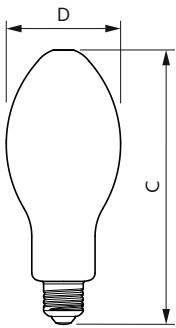

Product data

General Information		LLMF At End Of Nominal Lifetime (Nom)	
Cap-Base	E27 [E27]		0.7 %
EU RoHS compliant	Yes	Operating and Electrical	
Nominal Lifetime (Nom)	25000 h	Input Frequency	50 to 60 Hz
Switching Cycle	15000X	Power (Rated) (Nom)	18 W
Technical Type	18-80W	Lamp Current (Nom)	170 mA
Light Technical		Wattage Equivalent	80 W
Colour Code	840 [CCT of 4000K]	Starting Time (Nom)	0.5 s
Beam Angle (Nom)	300 °	Warm Up Time to 60% Light (Nom)	0.5 s
Luminous Flux (Nom)	3000 lm	Power Factor (Nom)	0.5
Luminous Flux (Rated) (Nom)	3000 lm	Voltage (Nom)	220-240 V
Colour Designation	Cool White (CW)	Temperature	
Colour Temperature, horizontal (Nom)	4000 K	T-Case Maximum (Nom)	70 °C
Luminous Efficacy (rated) (Nom)	166.00 lm/W		
Color Consistency	<6		
Colour Rendering Index horiz (Nom)	80		

Product Data

Full product code	871869975031200
-------------------	-----------------

Order product name	TForce Core LED HPL 18W E27 840 FR
EAN/UPC - Product	8718699750312
Order code	75031200
Numerator - Quantity Per Pack	1
Numerator - Packs per outer box	6
Material Nr. (12NC)	929002350002
Net Weight (Piece)	0.130 kg

Dimensional drawing

TForce 20W 3000lm 4000K E27 ND

Product	D	C
TForce Core LED HPL 18W E27 840 FR	75 mm	180 mm

Photometric data

LEDTForce ED75 E27

LEDTForce 18W ED75 E27 840

Trueforce CorePro LED HPL

Photometric data