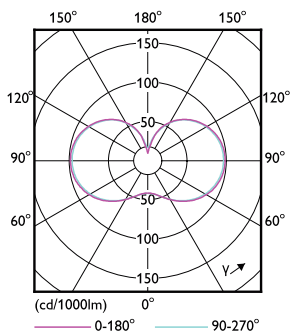

Product data

General Information		LLMF At End Of Nominal Lifetime (Nom)	
Cap-Base	E27 [E27]		0.7 %
EU RoHS compliant	Yes	Operating and Electrical	
Nominal Lifetime (Nom)	25000 h	Input Frequency	50 to 60 Hz
Switching Cycle	15000X	Power (Rated) (Nom)	18 W
Technical Type	18-80W	Lamp Current (Nom)	170 mA
Light Technical		Wattage Equivalent	80 W
Colour Code	840 [CCT of 4000K]	Starting Time (Nom)	0.5 s
Beam Angle (Nom)	300 °	Warm Up Time to 60% Light (Nom)	0.5 s
Luminous Flux (Nom)	3000 lm	Power Factor (Nom)	0.5
Luminous Flux (Rated) (Nom)	3000 lm	Voltage (Nom)	220-240 V
Colour Designation	Cool White (CW)	Temperature	
Colour Temperature, horizontal (Nom)	4000 K	T-Case Maximum (Nom)	70 °C
Luminous Efficacy (rated) (Nom)	166.00 lm/W		
Color Consistency	<6		
Colour Rendering Index horiz (Nom)	80		

Product Data

Full product code	871869975031200
-------------------	-----------------

Order product name	TForce Core LED HPL 18W E27 840 FR
EAN/UPC - Product	8718699750312
Order code	75031200
Numerator - Quantity Per Pack	1
Numerator - Packs per outer box	6
Material Nr. (12NC)	929002350002
Net Weight (Piece)	0.130 kg

Dimensional drawing

TForce 20W 3000lm 4000K E27 ND

Product	D	C
TForce Core LED HPL 18W E27 840 FR	75 mm	180 mm

Photometric data

LEDTForce ED75 E27

LEDTForce 18W ED75 E27 840

Trueforce CorePro LED HPL

Photometric data