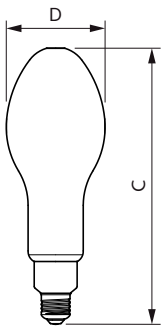

Product data

General Information		LLMF At End Of Nominal Lifetime (Nom)	
Cap-Base	E27 [E27]		0.7 %
EU RoHS compliant	Yes	Operating and Electrical	
Nominal Lifetime (Nom)	25000 h	Input Frequency	50 to 60 Hz
Switching Cycle	15000X	Power (Rated) (Nom)	26 W
Technical Type	26-125W	Lamp Current (Nom)	145 mA
Light Technical		Wattage Equivalent	125 W
Colour Code	830 [CCT of 3000K]	Starting Time (Nom)	0.5 s
Beam Angle (Nom)	300 °	Warm Up Time to 60% Light (Nom)	0.5 s
Luminous Flux (Nom)	4000 lm	Power Factor (Nom)	0.9
Luminous Flux (Rated) (Nom)	4000 lm	Voltage (Nom)	220-240 V
Colour Designation	White (WH)	Temperature	
Colour Temperature, horizontal (Nom)	3000 K	T-Case Maximum (Nom)	74 °C
Luminous Efficacy (rated) (Nom)	153.00 lm/W		
Color Consistency	<6		
Colour Rendering Index horiz (Nom)	80		

Product Data

Full product code 871869975033600

Order product name	TForce Core LED HPL 26W E27 830 FR
EAN/UPC - Product	8718699750336
Order code	75033600
Numerator - Quantity Per Pack	1
Numerator - Packs per outer box	6
Material Nr. (12NC)	929002350102
Net Weight (Piece)	0.210 kg

Dimensional drawing

TForce 30W 4000lm 3000K E27 ND

Product	D	C
TForce Core LED HPL 26W E27 830 FR	90 mm	245 mm

Photometric data

LEDTForce 26W ED90 E27 830

LEDTForce ED90 E27

Trueforce CorePro LED HPL

Photometric data