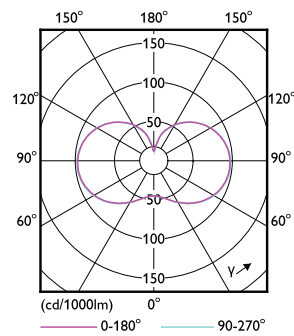

Product data

General Information		LLMF At End Of Nominal Lifetime (Nom)	
Cap-Base	E27 [E27]		0.7 %
EU RoHS compliant	Yes	Operating and Electrical	
Nominal Lifetime (Nom)	25000 h	Input Frequency	50 to 60 Hz
Switching Cycle	15000X	Power (Rated) (Nom)	26 W
Technical Type	26-125W	Lamp Current (Nom)	145 mA
Light Technical		Wattage Equivalent	125 W
Colour Code	830 [CCT of 3000K]	Starting Time (Nom)	0.5 s
Beam Angle (Nom)	300 °	Warm Up Time to 60% Light (Nom)	0.5 s
Luminous Flux (Nom)	4000 lm	Power Factor (Nom)	0.9
Luminous Flux (Rated) (Nom)	4000 lm	Voltage (Nom)	220-240 V
Colour Designation	White (WH)	Temperature	
Colour Temperature, horizontal (Nom)	3000 K	T-Case Maximum (Nom)	74 °C
Luminous Efficacy (rated) (Nom)	153.00 lm/W		
Color Consistency	<6		
Colour Rendering Index horiz (Nom)	80		

Product Data

Full product code 871869975033600

Order product name	TForce Core LED HPL 26W E27 830 FR
EAN/UPC - Product	8718699750336
Order code	75033600
Numerator - Quantity Per Pack	1
Numerator - Packs per outer box	6
Material Nr. (12NC)	929002350102
Net Weight (Piece)	0.210 kg

Dimensional drawing

TForce 30W 4000lm 3000K E27 ND

Product	D	C
TForce Core LED HPL 26W E27 830 FR	90 mm	245 mm

Photometric data

LEDTForce 26W ED90 E27 830

LEDTForce ED90 E27

Trueforce CorePro LED HPL

Photometric data