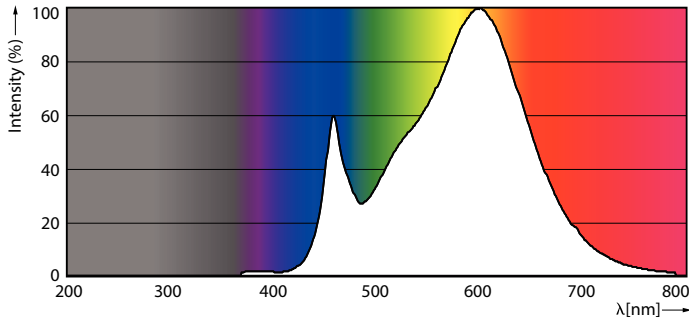

Product data

General Information		LLMF At End Of Nominal Lifetime (Nom)	
Cap-Base	E27 [E27]		0.7 %
EU RoHS compliant	Yes	Operating and Electrical	
Nominal Lifetime (Nom)	25000 h	Input Frequency	50 to 60 Hz
Switching Cycle	15000X	Power (Rated) (Nom)	26 W
Technical Type	26-125W	Lamp Current (Nom)	145 mA
Light Technical		Wattage Equivalent	125 W
Colour Code	830 [CCT of 3000K]	Starting Time (Nom)	0.5 s
Beam Angle (Nom)	300 °	Warm Up Time to 60% Light (Nom)	0.5 s
Luminous Flux (Nom)	4000 lm	Power Factor (Nom)	0.9
Luminous Flux (Rated) (Nom)	4000 lm	Voltage (Nom)	220-240 V
Colour Designation	White (WH)	Temperature	
Colour Temperature, horizontal (Nom)	3000 K	T-Case Maximum (Nom)	74 °C
Luminous Efficacy (rated) (Nom)	153.00 lm/W		
Color Consistency	<6		
Colour Rendering Index horiz (Nom)	80		

Dimensional drawing

TForce 30W 4000lm 3000K E27 ND

Product	D	C
TForce Core LED HPL 26W E27 830 FR	90 mm	245 mm

Photometric data

LEDTForce 26W ED90 E27 830

LEDTForce ED90 E27

Trueforce CorePro LED HPL

Photometric data