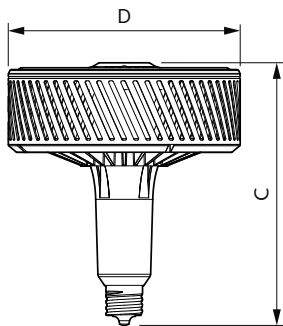

TrueForce LED Industrial and Retail (Highbay – MH)

Warm Up Time to 60% Light (Nom)	1 s
Power Factor (Nom)	0.9
Voltage (Nom)	220-240 V
Temperature	
T-Case Maximum (Nom)	84 °C
Controls and Dimming	
Dimmable	No
Approval and Application	
Energy Efficiency Label	A+
Energy Consumption kWh/1000 h	140 kWh

Product Data	
Full product code	871869975371900
Order product name	TrueForce LED HPI UN 140W E40 840 NB
EAN/UPC - Product	8718699753719
Order code	75371900
Numerator - Quantity Per Pack	1
Numerator - Packs per outer box	3
Material Nr. (12NC)	929002350902
Net Weight (Piece)	1.250 kg

Dimensional drawing

TForce HB UNI ND 190-143W E40 840 NB

Product	D	C
TrueForce LED HPI UN 140W E40 840 NB	250 mm	290 mm