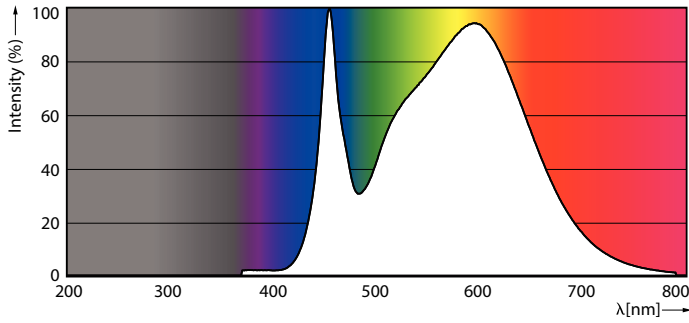

TrueForce LED Industrial and Retail (Highbay – MH)

Photometric data

LEDTForce HPI 140W Others E40 840