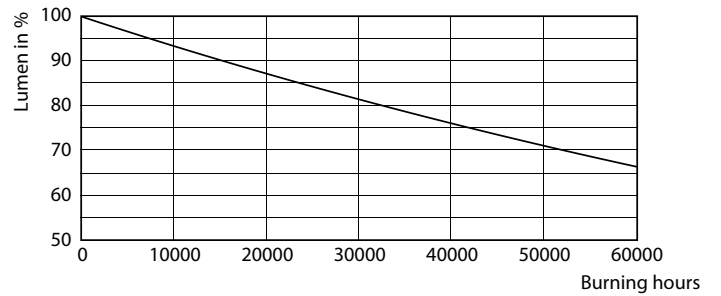

Product data

General Information		Operating and Electrical	
Cap-Base	E40 [E40]	Colour Temperature, horizontal (Nom)	4000 K
EU RoHS compliant	Yes	Luminous Efficacy (rated) (Nom)	142.00 lm/W
Nominal Lifetime (Nom)	50000 h	Color Consistency	<6
Switching Cycle	50000X	Colour Rendering Index horiz (Nom)	80
Technical Type	140-400W	LLMF At End Of Nominal Lifetime (Nom)	70 %
Light Technical		Input Frequency	50 Hz
Colour Code	840 [CCT of 4000K]	Power (Rated) (Nom)	140 W
Beam Angle (Nom)	60 °	Lamp Current (Nom)	700 mA
Luminous Flux (Nom)	20000 lm	Wattage Equivalent	400 W
Colour Designation	Cool White (CW)	Starting Time (Nom)	0.5 s

TrueForce LED Industrial and Retail (Highbay – MH)

Photometric data

LEDTForce HPI 140W Others E40 840

Lifetime

50K

50K