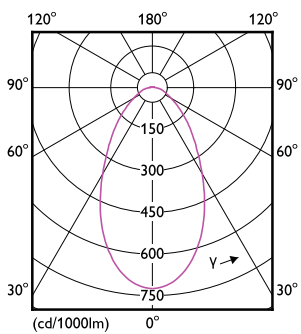

Product Data	
Full product code	871869975371900
Order product name	TrueForce LED HPI UN 140W E40 840 NB
EAN/UPC - Product	8718699753719
Order code	75371900
Numerator - Quantity Per Pack	1
Numerator - Packs per outer box	3
Material Nr. (12NC)	929002350902
Net Weight (Piece)	1.250 kg

Dimensional drawing

TForce HB UNI ND 190-143W E40 840 NB

Product	D	C
TrueForce LED HPI UN 140W E40 840 NB	250 mm	290 mm

Photometric data

LEDTForce HPI 95W Others E40 60D

LEDTForce HPI 140W Others E40 840 60D