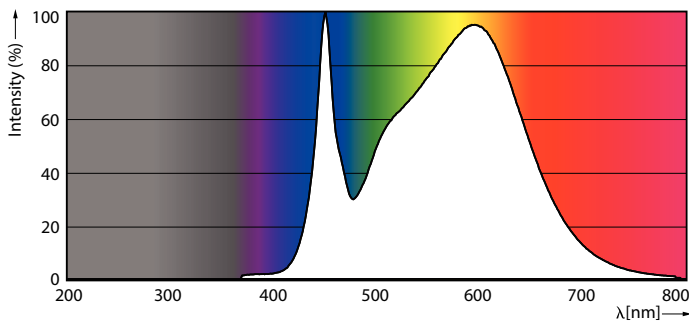

Photometric data

LEDtube MAS 26W G5 3900lm 840