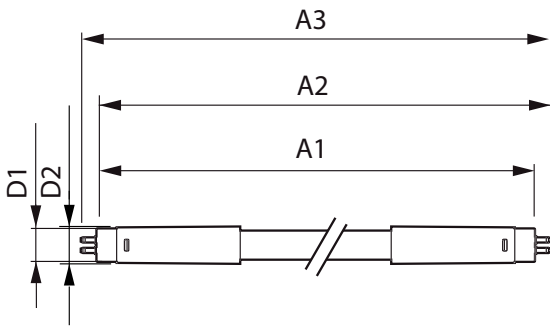

MASTER LEDtube InstantFit HF T5

Controls and Dimming	
Dimmable	Yes - Check ballast compatibility
Mechanical and Housing	
Bulb Finish	Frosted
Bulb Material	Glass
Product Length	1500 mm
Approval and Application	
Energy Efficiency Label	A++
Energy Saving Product	Yes
Approval Marks	RoHS compliance CE marking KEMA Keur certificate
Approval Marks	TUV

Energy Consumption kWh/1000 h	31 kWh
Product Data	
Full product code	871869974959000
Order product name	Master LEDtube HF 1500mm HO 26W 840 T5
	OE
EAN/UPC - Product	8718699749590
Order code	74959000
Numerator - Quantity Per Pack	1
Numerator - Packs per outer box	10
Material Nr. (12NC)	929002352402
Net Weight (Piece)	0.380 kg

Dimensional drawing

TLED 1500mm HF 26W 3900lm 4000K G5

Product	D1	D2	A1	A2	A3
Master LEDtube HF 1500mm HO 26W 840 T5 OE	15.5 mm	19 mm	1449 mm	1456 mm	1463 mm