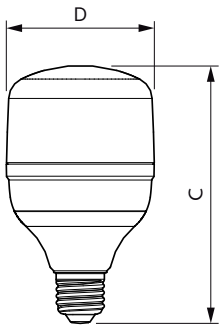

Product data

General Information			
Cap-Base	E27 [E27]	Luminous Efficacy (rated) (Nom)	135.00 lm/W
EU RoHS compliant	Yes	Color Consistency	<6
Nominal Lifetime (Nom)	15000 h	Colour Rendering Index horiz (Nom)	80
Switching Cycle	50000X	LLMF At End Of Nominal Lifetime (Nom)	70 %
Technical Type	20-40W	Operating and Electrical	
Light Technical		Input Frequency	50 to 60 Hz
Colour Code	840 [CCT of 4000K]	Power (Rated) (Nom)	20 W
Beam Angle (Nom)	150 °	Lamp Current (Nom)	170 mA
Luminous Flux (Nom)	2700 lm	Wattage Equivalent	40 W
Colour Designation	Cool White (CW)	Starting Time (Nom)	0.5 s
Colour Temperature, horizontal (Nom)	4000 K	Warm Up Time to 60% Light (Nom)	0.5 s
		Power Factor (Nom)	0.5

Energy Consumption kWh/1000 h	20 kWh
Product Data	
Full product code	871869978103300
Order product name	TrueForce Core HB MV ND 20W E27 840 G3
EAN/UPC - Product	8718699781033
Order code	78103300
Numerator - Quantity Per Pack	1
Numerator - Packs per outer box	6
Material Nr. (12NC)	929002405802
Net Weight (Piece)	0.048 kg

Dimensional drawing

Tforce HB CE GIII 2700lm E27 840 15K

Product	D	C
TrueForce Core HB MV ND 20W E27 840 G3	80 mm	139 mm

Photometric data

LEDTrueForce Core 20W Tshape E27 840

LEDTrueForce Core 20W Tshape E27 840