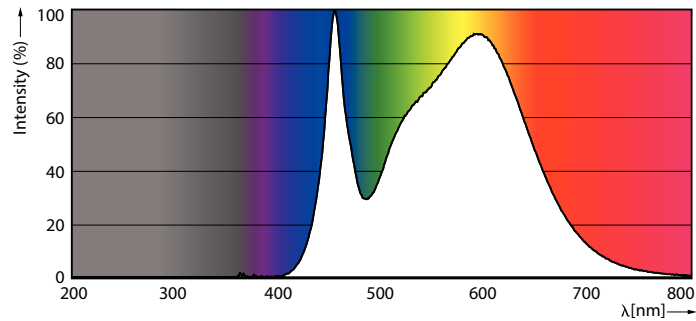

Photometric data

LEDTrueForce Core 20W Tshape E27 840

LEDTrueForce Core 20W Tshape E27 840