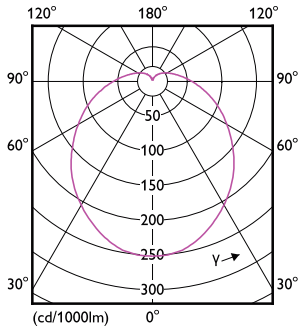

TrueForce Core LED Industrial and Retail (Highbay – HPI/SON/HPL)

Photometric data

LEDTrueForce Core 20W Tshape E27