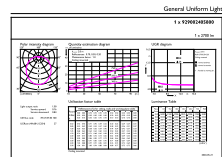

Dimensional drawing

Tforce HB CE GIII 2700lm E27 840 15K

Product	D	C
TrueForce Core HB MV ND 20W E27 840 G3	80 mm	139 mm

Photometric data

LEDTrueForce Core 20W Tshape E27 840

LEDTrueForce Core 20W Tshape E27 840