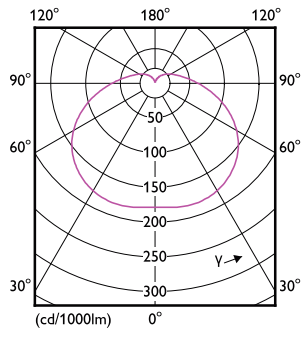

LEDTForce Core 30W Tshape E27 840

LEDTForce Core 30W Tshape E27