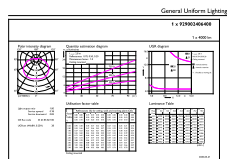

Photometric data