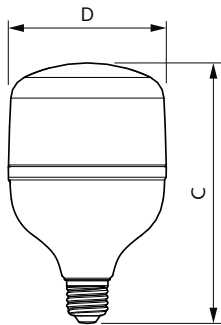

TrueForce Core LED Industrial and Retail (Highbay – HPI/SON/HPL)

Voltage (Nom)	220-240 V
Temperature	
T-Case Maximum (Nom)	85 °C
Controls and Dimming	
Dimmable	No
Mechanical and Housing	
Bulb Finish	Frosted
Approval and Application	
Energy Efficiency Label	A++

Energy Consumption kWh/1000 h	30 kWh
Product Data	
Full product code	871869978097500
Order product name	TrueForce Core HB MV ND 30W E27 840 G3
EAN/UPC - Product	8718699780975
Order code	78097500
Numerator - Quantity Per Pack	1
Numerator - Packs per outer box	6
Material Nr. (12NC)	929002406402
Net Weight (Piece)	0.078 kg

Dimensional drawing

Tforce HB CE GIII 4000lm E27 840 15K

Product	D	C
TrueForce Core HB MV ND 30W E27 840 G3	100 mm	165 mm