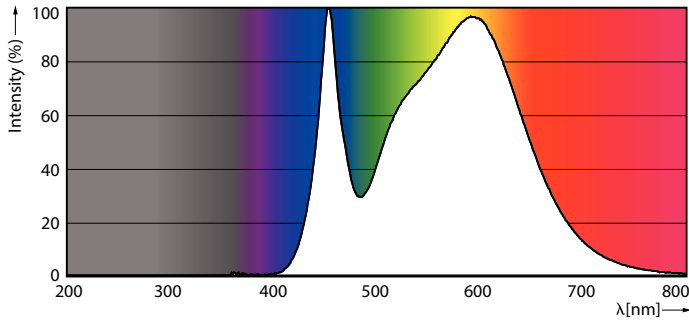

TrueForce Core LED Industrial and Retail (Highbay – HPI/SON/HPL)

Photometric data

LEDTrueForce Core 30W Tshape E27 840