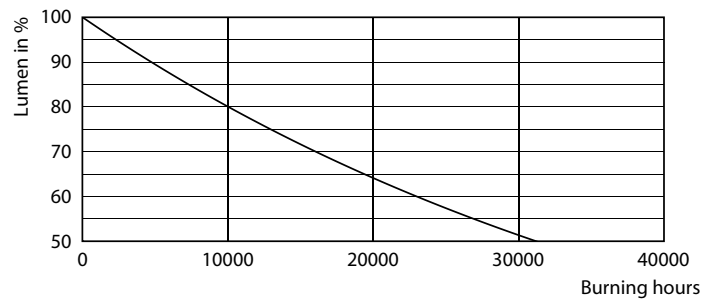

TrueForce Core LED Industrial and Retail (Highbay – HPI/SON/HPL)

Photometric data

Lifetime

15K LMP