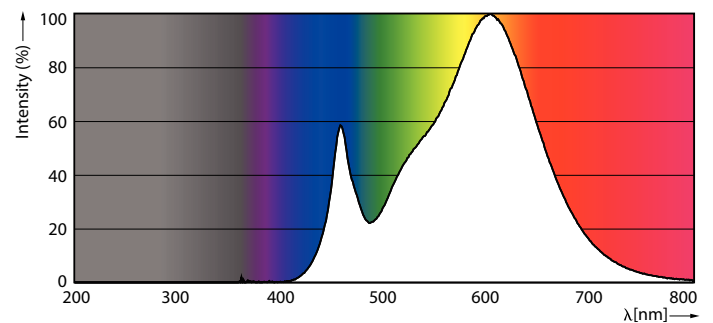

LEDTForce Core Tshape E27 830