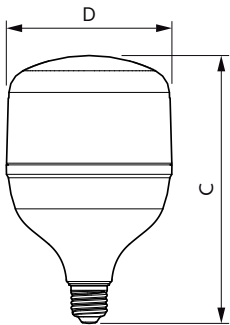

TrueForce Core LED Industrial and Retail (Highbay – HPI/SON/HPL)

Voltage (Nom)	220-240 V
Temperature	
T-Case Maximum (Nom)	80 °C
Controls and Dimming	
Dimmable	No
Mechanical and Housing	
Bulb Finish	Frosted
Approval and Application	
Energy Efficiency Label	A++

Energy Consumption kWh/1000 h	35 kWh
Product Data	
Full product code	871869978105700
Order product name	TrueForce Core HB MV ND 35W E27 830 G3
EAN/UPC - Product	8718699781057
Order code	78105700
Numerator - Quantity Per Pack	1
Numerator - Packs per outer box	6
Material Nr. (12NC)	929002406602
Net Weight (Piece)	0.164 kg

Dimensional drawing

Tforce HB CE GIII 5000lm E27 830 15K

Product	D	C
TrueForce Core HB MV ND 35W E27 830 G3	118 mm	193 mm