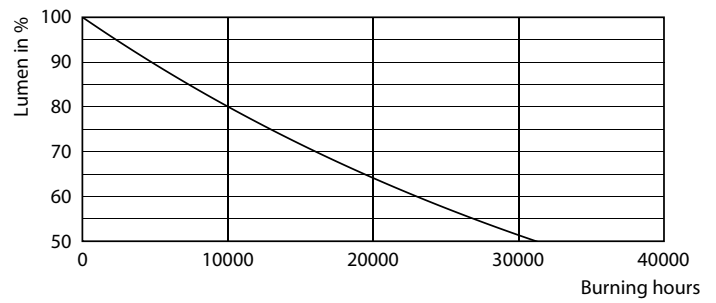

TrueForce Core LED Industrial and Retail (Highbay – HPI/SON/HPL)

Photometric data

General Uniform Lighting
1.5 P1000000
Page 11

LEDForce Core 35W Tshape E27 830

Lifetime

15K LED

15K LMP