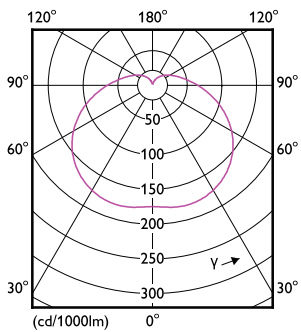

Product data

General Information		Luminous Efficacy (rated) (Nom)	
Cap-Base	E27 [E27]		137.00 lm/W
EU RoHS compliant	Yes	Color Consistency	<6
Nominal Lifetime (Nom)	15000 h	Colour Rendering Index horiz (Nom)	80
Switching Cycle	50000X	LLMF At End Of Nominal Lifetime (Nom)	70 %
Technical Type	35-70W		
Light Technical		Operating and Electrical	
Colour Code	830 [CCT of 3000K]	Input Frequency	50 to 60 Hz
Beam Angle (Nom)	180 °	Power (Rated) (Nom)	35 W
Luminous Flux (Nom)	4800 lm	Lamp Current (Nom)	178 mA
Colour Designation	White (WH)	Wattage Equivalent	70 W
Colour Temperature, horizontal (Nom)	3000 K	Starting Time (Nom)	0.5 s
		Warm Up Time to 60% Light (Nom)	0.5 s
		Power Factor (Nom)	0.9

Energy Consumption kWh/1000 h	35 kWh
Product Data	
Full product code	871869978105700
Order product name	TrueForce Core HB MV ND 35W E27 830 G3
EAN/UPC - Product	8718699781057
Order code	78105700
Numerator - Quantity Per Pack	1
Numerator - Packs per outer box	6
Material Nr. (12NC)	929002406602
Net Weight (Piece)	0.164 kg

Dimensional drawing

Tforce HB CE GIII 5000lm E27 830 15K

Product	D	C
TrueForce Core HB MV ND 35W E27 830 G3	118 mm	193 mm

Photometric data

LEDTForce Core 35W Tshape E27

LEDTForce Core Tshape E27 830

TrueForce Core LED Industrial and Retail (Highbay – HPI/SON/HPL)