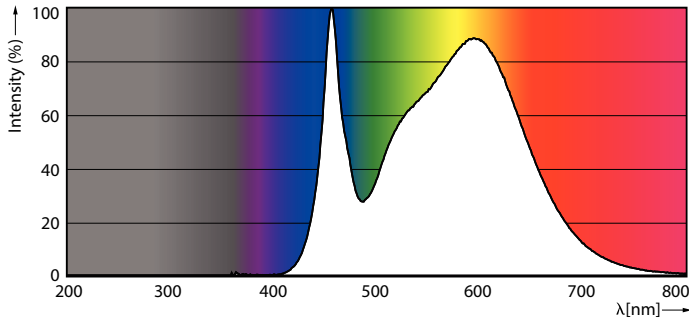

TrueForce Core LED Industrial and Retail (Highbay – HPI/SON/HPL)

Photometric data

LEDTrueForce Core 35W Tshape E27 840