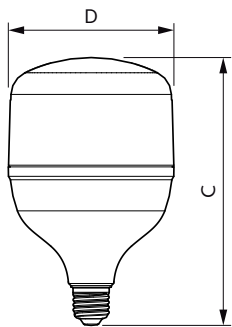

TrueForce Core LED Industrial and Retail (Highbay – HPI/SON/HPL)

Voltage (Nom)	220-240 V
Temperature	
T-Case Maximum (Nom)	80 °C
Controls and Dimming	
Dimmable	No
Mechanical and Housing	
Bulb Finish	Frosted
Approval and Application	
Energy Efficiency Label	A++

Energy Consumption kWh/1000 h	35 kWh
Product Data	
Full product code	871869978107100
Order product name	TrueForce Core HB MV ND 35W E27 840 G3
EAN/UPC - Product	8718699781071
Order code	78107100
Numerator - Quantity Per Pack	1
Numerator - Packs per outer box	6
Material Nr. (12NC)	929002406702
Net Weight (Piece)	0.164 kg

Dimensional drawing

Tforce HB CE GIII 5000lm E27 840 15K

Product	D	C
TrueForce Core HB MV ND 35W E27 840 G3	118 mm	193 mm