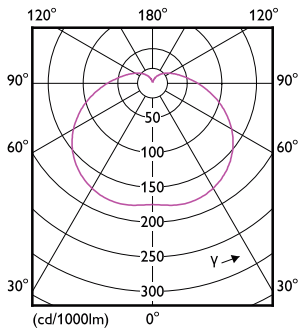

Photometric data

LEDTForce Core 35W Tshape E27