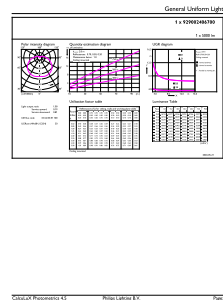

Product data

General Information		Operating and Electrical	
Cap-Base	E27 [E27]	Luminous Efficacy (rated) (Nom)	142.00 lm/W
EU RoHS compliant	Yes	Color Consistency	<6
Nominal Lifetime (Nom)	15000 h	Colour Rendering Index horiz (Nom)	80
Switching Cycle	50000X	LLMF At End Of Nominal Lifetime (Nom)	70 %
Technical Type	35-70W		
Light Technical			
Colour Code	840 [CCT of 4000K]	Input Frequency	50 to 60 Hz
Beam Angle (Nom)	180 °	Power (Rated) (Nom)	35 W
Luminous Flux (Nom)	5000 lm	Lamp Current (Nom)	178 mA
Colour Designation	Cool White (CW)	Wattage Equivalent	70 W
Colour Temperature, horizontal (Nom)	4000 K	Starting Time (Nom)	0.5 s
		Warm Up Time to 60% Light (Nom)	0.5 s
		Power Factor (Nom)	0.9

Energy Consumption kWh/1000 h	35 kWh
Product Data	
Full product code	871869978107100
Order product name	TrueForce Core HB MV ND 35W E27 840 G3
EAN/UPC - Product	8718699781071
Order code	78107100
Numerator - Quantity Per Pack	1
Numerator - Packs per outer box	6
Material Nr. (12NC)	929002406702
Net Weight (Piece)	0.164 kg

Dimensional drawing

Tforce HB CE GIII 5000lm E27 840 15K

Product	D	C
TrueForce Core HB MV ND 35W E27 840 G3	118 mm	193 mm

Photometric data

LEDTForce Core 35W Tshape E27

LEDTForce Core 35W Tshape E27 840

TrueForce Core LED Industrial and Retail (Highbay – HPI/SON/HPL)