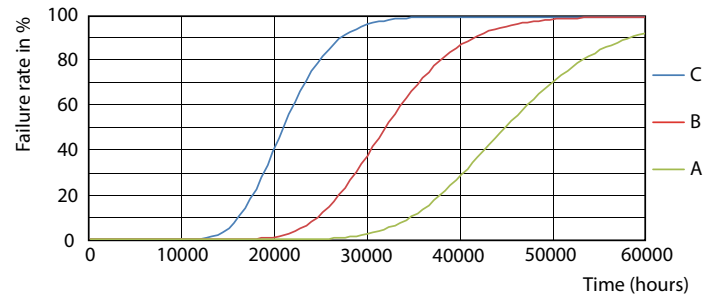

CorePro LED tube Universal T8

Photometric data

LEDtube 8W G13 850lm 830

Lifetime

LEDtube 30K

LEDtube 30K FailureRate

LEDtube 30K LumenVsTc

LEDtube 30K LifetimeVsTc