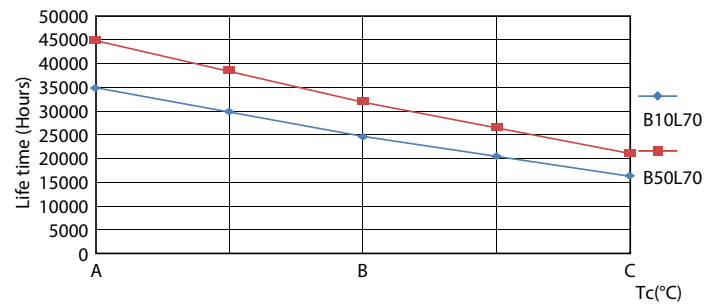

CorePro LED tube Universal T8

Photometric data

LEDtube 8W G13 850lm 830

Lifetime

LEDtube 30K

LEDtube 30K FailureRate

LEDtube 30K LumenVsTc

LEDtube 30K LifetimeVsTc