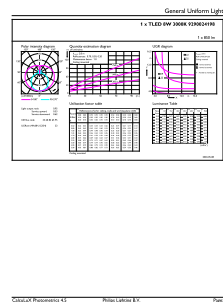

T-Case Maximum (Nom)	65 °C
Controls and Dimming	
Dimmable	No
Mechanical and Housing	
Bulb Finish	Frosted
Bulb Material	Glass
Product Length	600 mm
Approval and Application	
Energy Efficiency Label	A+
Energy Saving Product	Yes
Approval Marks	RoHS compliance TUV CE marking KEMA Keur certificate

Energy Consumption kWh/1000 h	8 kWh
Product Data	
Full product code	871869978277100
Order product name	CorePro LEDtube UN 600mm HO 8W830 T8
EAN/UPC - Product	8718699782771
Order code	78277100
Numerator - Quantity Per Pack	1
Numerator - Packs per outer box	10
Material Nr. (12NC)	929002419802
Net Weight (Piece)	0.121 kg

Dimensional drawing

TLED 2ft 220-240V 8-18W 850lm 3000K G13

Product	D1	D2	A1	A2	A3
CorePro LEDtube UN 600mm HO 8W830 T8	25.7 mm	28 mm	588.6 mm	595.7 mm	602.8 mm

Photometric data

LEDtube 8W G13 900lm

LEDtube 8W G13 850lm 830