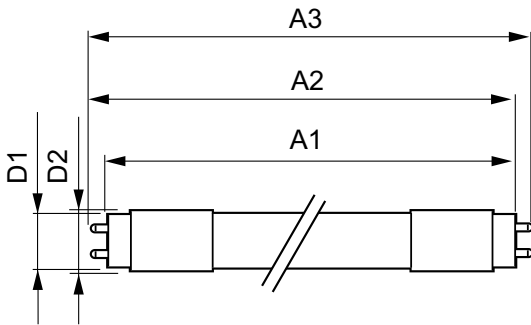

CorePro LED tube Universal T8

T-Case Maximum (Nom)	65 °C
Controls and Dimming	
Dimmable	No
Mechanical and Housing	
Bulb Finish	Frosted
Bulb Material	Glass
Product Length	600 mm
Approval and Application	
Energy Efficiency Label	A+
Energy Saving Product	Yes
Approval Marks	RoHS compliance TUV CE marking KEMA Keur certificate

Energy Consumption kWh/1000 h	8 kWh
Product Data	
Full product code	871869978277100
Order product name	CorePro LEDtube UN 600mm HO 8W830 T8
EAN/UPC - Product	8718699782771
Order code	78277100
Numerator - Quantity Per Pack	1
Numerator - Packs per outer box	10
Material Nr. (12NC)	929002419802
Net Weight (Piece)	0.121 kg

Dimensional drawing

TLED 2ft 220-240V 8-18W 850lm 3000K G13

Product	D1	D2	A1	A2	A3
CorePro LEDtube UN 600mm HO 8W830 T8	25.7 mm	28 mm	588.6 mm	595.7 mm	602.8 mm