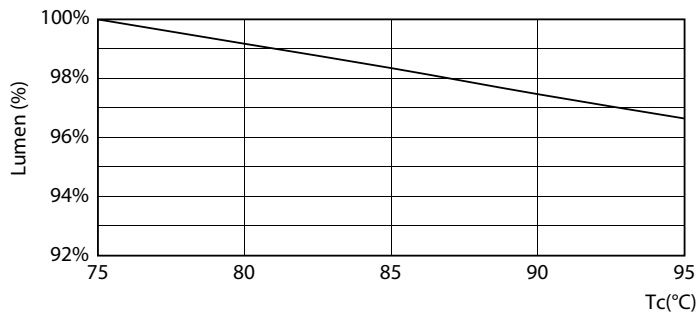

LEDtube 20W 50K LumenVsTc