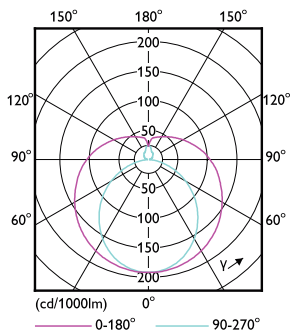

LEDtube Mains T5

Bulb Material	Glass
Product Length	1500 mm
Approval and Application	
Energy Efficiency Label	A++
Energy Saving Product	Yes
Approval Marks	RoHS compliance CE marking KEMA Keur certificate
Energy Consumption kWh/1000 h	20 kWh

Dimensional drawing

Master LEDtube 1500mm 20W865 G5 EU

Product	D1	D2	A1	A2	A3
MAS LEDtube 1500mm HE 20W 865 T5	15.8 mm	19 mm	1449 mm	1454.9 mm	1463.2 mm

Photometric data

LEDtube MAS 8W G5 1000lm

LEDtube MAS 20W G5 3000lm 865