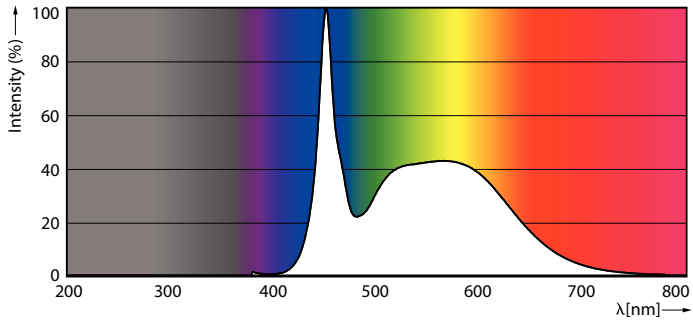

LEDtube Mains T5

Photometric data

LEDtube MAS 16,5W G5 2500lm 865