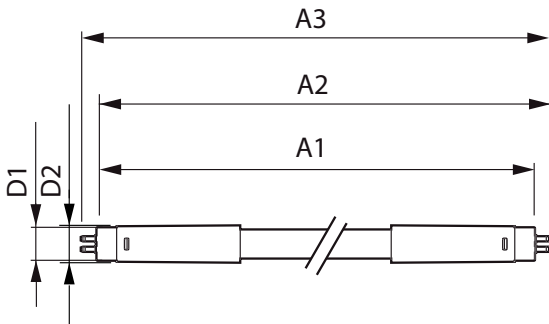

Product data

General Information	
Cap-Base	G5 [G5]
EU RoHS compliant	Yes
Nominal Lifetime (Nom)	50000 h
Switching Cycle	200000X
Technical Type	20-35W
Light Technical	
Colour Code	865 [CCT of 6500K]
Beam Angle (Nom)	200 °
Luminous Flux (Nom)	3000 lm
Colour Designation	Cool Daylight
Colour Temperature, horizontal (Nom)	6500 K
Luminous Efficacy (rated) (Nom)	150.00 lm/W
Color Consistency	<6
Colour Rendering Index horiz (Nom)	80
LLMF At End Of Nominal Lifetime (Nom)	70 %
Operating and Electrical	
Input Frequency	50 to 60 Hz

LEDtube Mains T5

Bulb Material	Glass
Product Length	1500 mm
Approval and Application	
Energy Efficiency Label	A++
Energy Saving Product	Yes
Approval Marks	RoHS compliance CE marking KEMA Keur certificate
Energy Consumption kWh/1000 h	20 kWh

Product Data

Full product code	871869978359400
-------------------	-----------------

Order product name	MAS LEDtube 1500mm HE 20W 865 T5
EAN/UPC - Product	8718699783594
Order code	78359400
Numerator - Quantity Per Pack	1
Numerator - Packs per outer box	10
Material Nr. (12NC)	929002421408
Net Weight (Piece)	0.176 kg

Dimensional drawing

Master LEDtube 1500mm 20W865 G5 EU

Product	D1	D2	A1	A2	A3
MAS LEDtube 1500mm HE 20W 865 T5	15.8 mm	19 mm	1449 mm	1454.9 mm	1463.2 mm

Photometric data

LEDtube MAS 8W G5 1000lm

LEDtube MAS 20W G5 3000lm 865