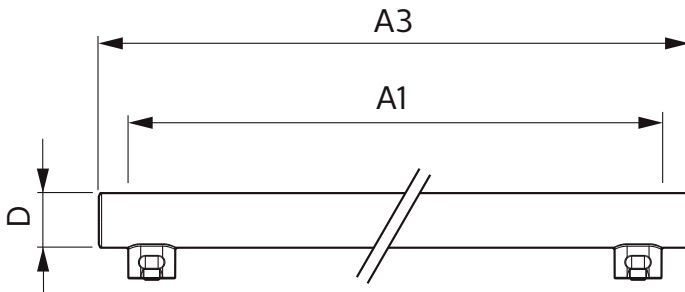

Product data

General Information	
Cap-Base	S14S [S14s]
EU RoHS compliant	Yes
Nominal Lifetime (Nom)	30000 h
Switching Cycle	50000X
Technical Type	3.5-60W
Light Technical	
Colour Code	827 [CCT of 2700K]
Beam Angle (Nom)	140 °
Luminous Flux (Nom)	375 lm
Colour Designation	Warm White (WW)
Colour Temperature, horizontal (Nom)	2700 K
Luminous Efficacy (rated) (Nom)	107.00 lm/W
Color Consistency	<6
Colour Rendering Index horiz (Nom)	80
LLMF At End Of Nominal Lifetime (Nom)	70 %
Operating and Electrical	
Input Frequency	50 to 60 Hz
Power (Rated) (Nom)	3.5 W
Lamp Current (Nom)	32 mA
Starting Time (Nom)	0.5 s

Warm Up Time to 60% Light (Nom)	0.5 s
Power Factor (Nom)	0.4
Voltage (Nom)	220-240 V
Temperature	
T-Ambient (Max)	45 °C
T-Ambient (Min)	-20 °C
T-Storage (Max)	65 °C
T-Storage (Min)	-40 °C
T-Case Maximum (Nom)	30 °C
Controls and Dimming	
Dimmable	No
Mechanical and Housing	
Bulb Finish	Frosted
Bulb Material	Plastic
Product Length	500 mm
Approval and Application	
Energy Efficiency Label	A++
Energy Saving Product	Yes

Other LEDtube

Approval Marks	RoHS compliance CE marking KEMA Keur certificate
Energy Consumption kWh/1000 h	4 kWh
Product Data	
Full product code	871951426358100
Order product name	LED 3.5W 500mm S14S WW ND 1CT/4
EAN/UPC - Product	8719514263581

Order code	26358100
Numerator - Quantity Per Pack	1
Numerator - Packs per outer box	4
Material Nr. (12NC)	929002444301
Net Weight (Piece)	0.140 kg

Dimensional drawing

Product	D1	D2	A1	A2	A3
LED 3.5W 500mm S14S WW ND 1CT/4	30 mm	30 mm	466.8 mm		499 mm