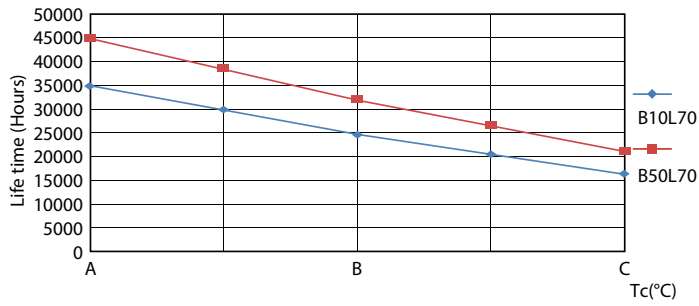

LEDtube 30K LifetimeVsTc