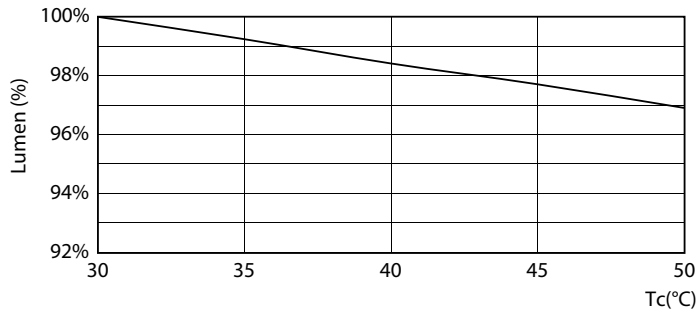

LEDtube 30K

LEDtube S14 30K LumenVsTc