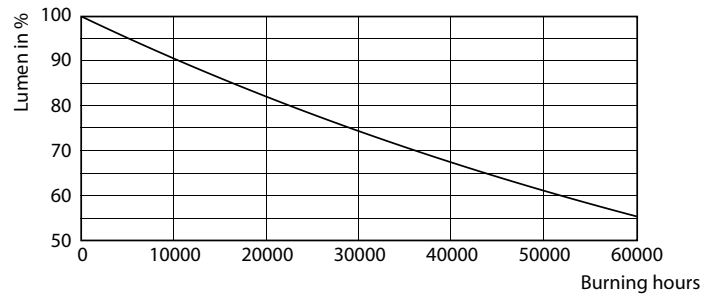

LEDtube 30K FailureRate