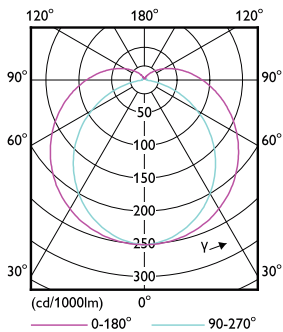

Order code	26358100
Numerator - Quantity Per Pack	1
Numerator - Packs per outer box	4
Material Nr. (12NC)	929002444301
Net Weight (Piece)	0.140 kg

Dimensional drawing

Product	D1	D2	A1	A2	A3
LED 3.5W 500mm S14S WW ND 1CT/4	30 mm	30 mm	466.8 mm		499 mm

LED 220-240V 3.5-60W 375lm 2700K S14S

Photometric data

© 2018 Philips Lighting B.V. Page 11

LEDtube 3,5W S14S 375lm 827

LEDtube 2,2W S14S 250lm 827

LEDtube 2,2W S14S 250lm

Other LEDtube

Lifetime