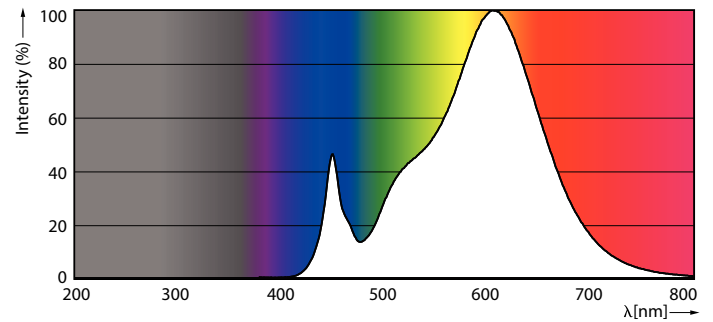

LEDtube 3,5W S14S 375lm 827

LEDtube 2,2W S14S 250lm 827