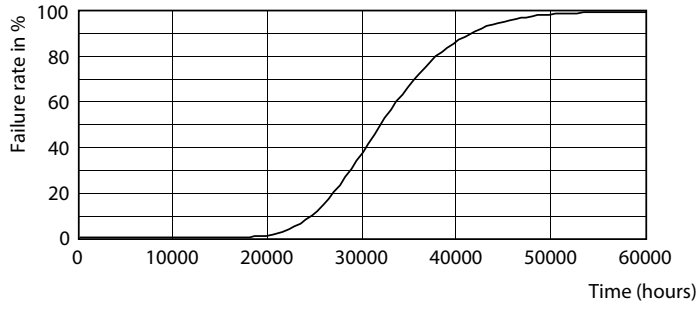

Product data

General Information	
Cap-Base	S14S [S14s]
EU RoHS compliant	Yes
Nominal Lifetime (Nom)	30000 h
Switching Cycle	50000X
Technical Type	3.5-60W
Light Technical	
Colour Code	827 [CCT of 2700K]
Beam Angle (Nom)	140 °
Luminous Flux (Nom)	375 lm
Colour Designation	Warm White (WW)
Colour Temperature, horizontal (Nom)	2700 K
Luminous Efficacy (rated) (Nom)	107.00 lm/W
Color Consistency	<6
Colour Rendering Index horiz (Nom)	80
LLMF At End Of Nominal Lifetime (Nom)	70 %
Operating and Electrical	
Input Frequency	50 to 60 Hz
Power (Rated) (Nom)	3.5 W
Lamp Current (Nom)	32 mA
Starting Time (Nom)	0.5 s

LED 220-240V 3.5-60W 375lm 2700K S14S

Photometric data

© 2018 Philips Lighting B.V. Page 11

LEDtube 3,5W S14S 375lm 827

LEDtube 2,2W S14S 250lm 827

LEDtube 2,2W S14S 250lm

Other LEDtube

Lifetime