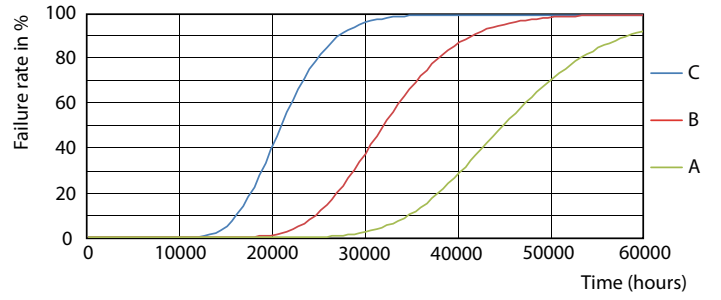

Product data

General Information	
Cap-Base	S14S [S14s]
EU RoHS compliant	Yes
Nominal Lifetime (Nom)	30000 h
Switching Cycle	50000X
Technical Type	3.5-60W
Light Technical	
Colour Code	827 [CCT of 2700K]
Beam Angle (Nom)	140 °
Luminous Flux (Nom)	375 lm
Colour Designation	Warm White (WW)
Colour Temperature, horizontal (Nom)	2700 K
Luminous Efficacy (rated) (Nom)	107.00 lm/W
Color Consistency	<6
Colour Rendering Index horiz (Nom)	80
LLMF At End Of Nominal Lifetime (Nom)	70 %
Operating and Electrical	
Input Frequency	50 to 60 Hz
Power (Rated) (Nom)	3.5 W
Lamp Current (Nom)	32 mA
Starting Time (Nom)	0.5 s

LED 220-240V 3.5-60W 375lm 2700K S14S

Photometric data

© 2018 Philips Lighting B.V. Page 11

LEDtube 3,5W S14S 375lm 827

LEDtube 2,2W S14S 250lm 827

LEDtube 2,2W S14S 250lm

Other LEDtube

Lifetime